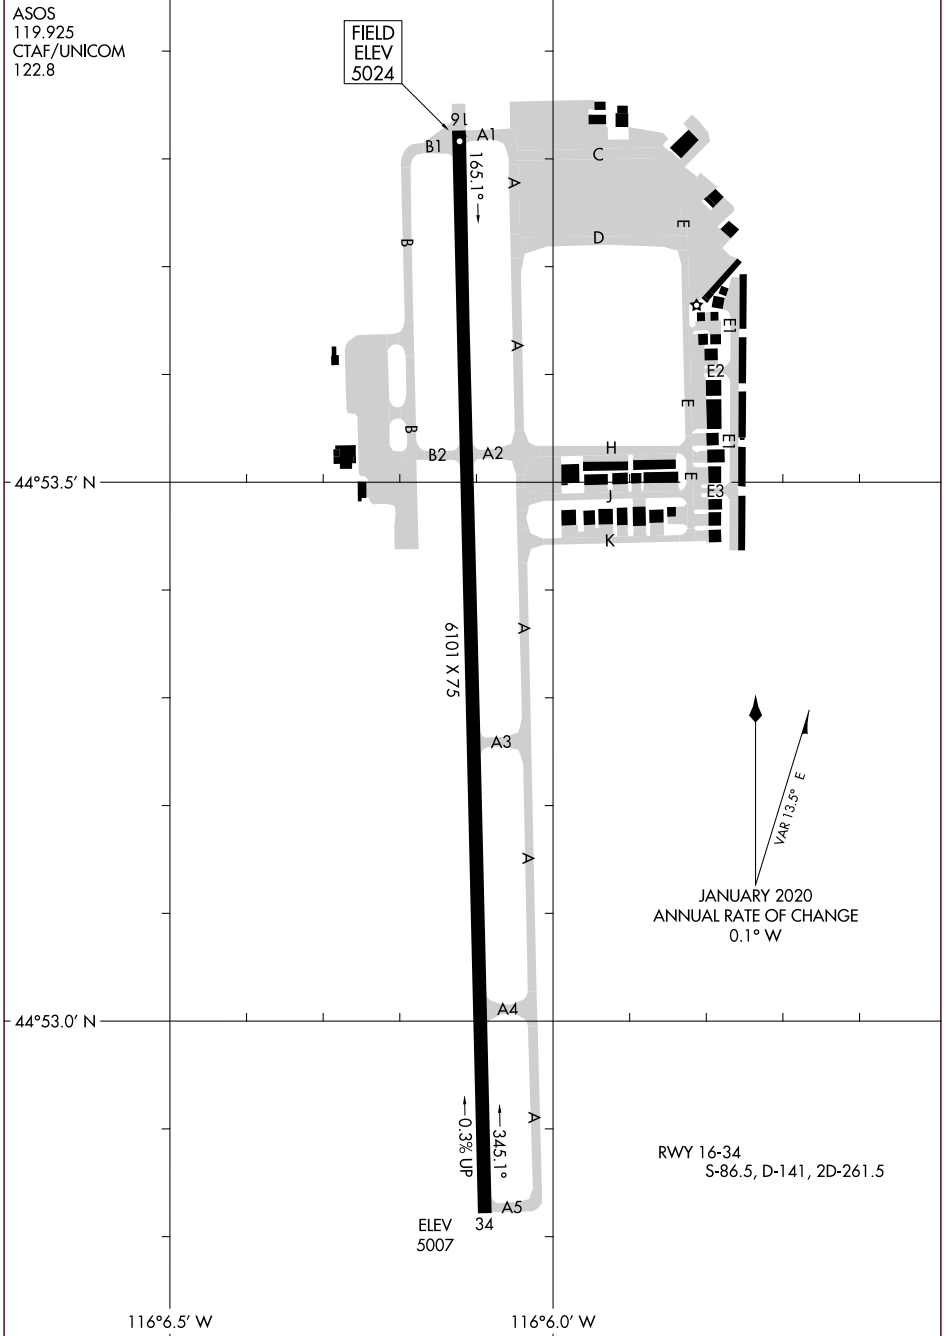

23054
AIRPORT DIAGRAM

AL-6936 (FAA)

MC CALL MUNI (MYL)
MC CALL, IDAHO

ASOS
119.925
CTAF/UNICOM
122.8

FIELD
ELEV
5024

NW-1, 13 JUN 2024 to 11 JUL 2024

NW-1, 13 JUN 2024 to 11 JUL 2024

23054
AIRPORT DIAGRAM

MC CALL, IDAHO
MC CALL MUNI (MYL)