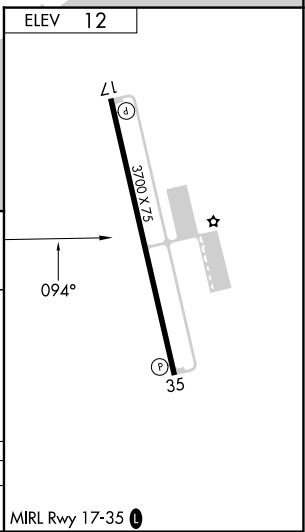

VORTAC CHS 113.5 Chan 82	APP CRS 094°	Rwy Idg TDZE Apt Elev	N/A N/A 12

VOR/DME-A
MT PLEASANT RGNL-FAISON FLD (L.R.O)

⚠ When local altimeter setting not received, use Charleston AFB/Intl altimeter setting and increase all MDA 40 feet. **MISSED APPROACH:** Climbing right turn to 3000 direct CHS VORTAC and hold.

AWOS-3 118.625	CHARLESTON APP CON 121.275 379.925	UNICOM 122.7 (CTAF) 0

SE-2, 13 JUN 2024 to 11 JUL 2024

SE-2, 13 JUN 2024 to 11 JUL 2024