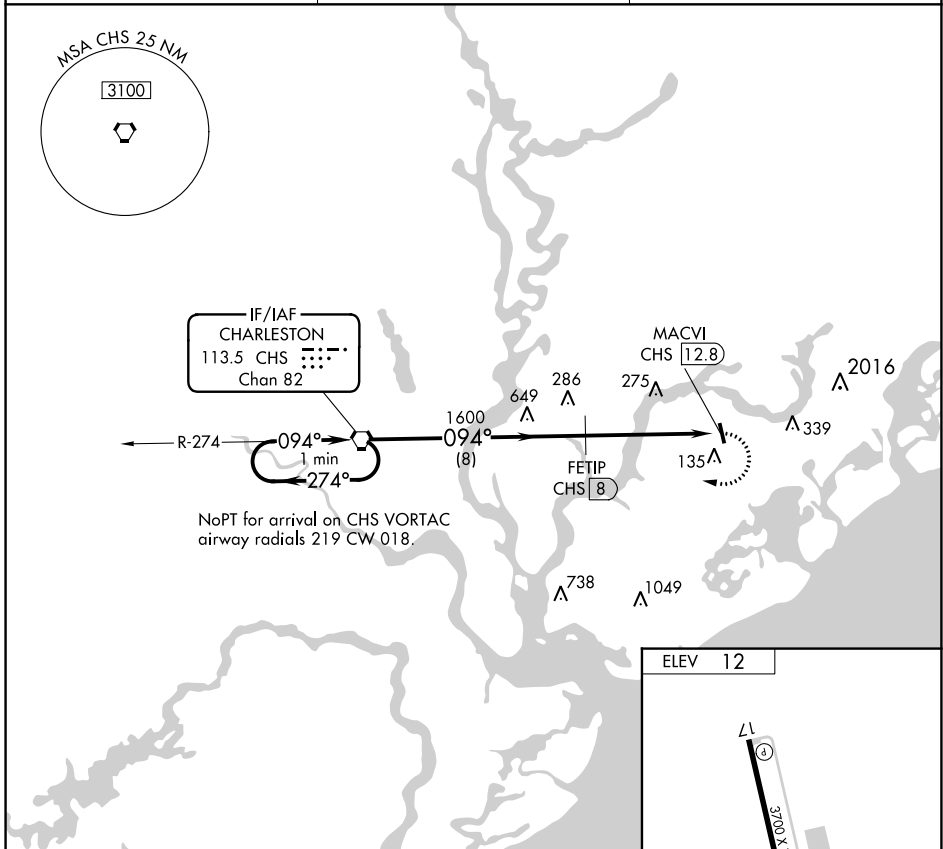

VORTAC CHS 113.5 Chan 82	APP CRS 094°	Rwy Idg TDZE Apt Elev	N/A N/A 12
--	------------------------	-----------------------------	-------------------------

VOR/DME-A
MT PLEASANT RGNL-FAISON FLD (L.R.O)

⚠ When local altimeter setting not received, use Charleston AFB/Intl altimeter setting and increase all MDA 40 feet. **MISSED APPROACH:** Climbing right turn to 3000 direct CHS VORTAC and hold.

AWOS-3 118.625	CHARLESTON APP CON 121.275 379.925	UNICOM 122.7 (CTAF) 0
--------------------------	--	---------------------------------

SE-2, 13 JUN 2024 to 11 JUL 2024

SE-2, 13 JUN 2024 to 11 JUL 2024