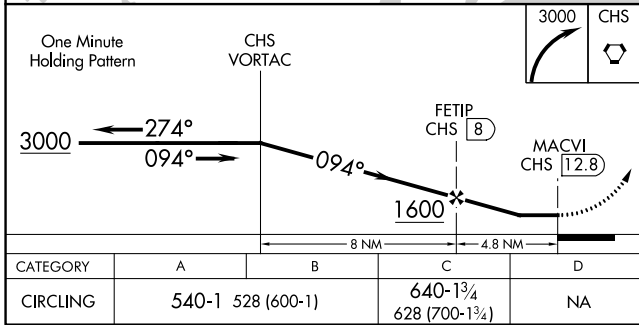

VORTAC CHS 113.5 Chan 82	APP CRS 094°	Rwy Idg TDZE Apt Elev	N/A N/A 12
--	------------------------	-----------------------------	-------------------------

VOR/DME-A
MT PLEASANT RGNL-FAISON FLD (L.R.O)

⚠ When local altimeter setting not received, use Charleston AFB/Intl altimeter setting and increase all MDA 40 feet. **MISSED APPROACH:** Climbing right turn to 3000 direct CHS VORTAC and hold.

AWOS-3 118.625	CHARLESTON APP CON 121.275 379.925	UNICOM 122.7 (CTAF) 0
--------------------------	--	---------------------------------

SE-2, 13 JUN 2024 to 11 JUL 2024

SE-2, 13 JUN 2024 to 11 JUL 2024