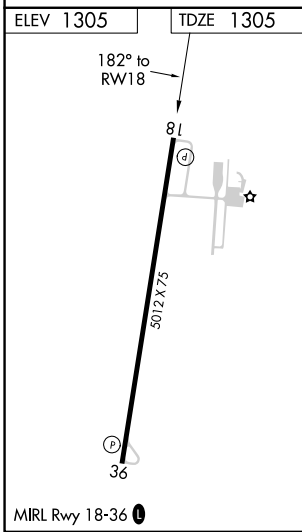

WAAS CH 72629 W18A	APP CRS 182°	Rwy Idg TDZE 1305 Apt Elev 1305	5012

RNAV (GPS) RWY 18

HAMILTON MUNI (MNZ)

RNP APCH-GPS.	MISSED APPROACH: Climb to 3100 direct USXEL and hold.

AWOS-3PT 118.525	GRAY APP CON 120.075 323.15	UNICOM 122.7 (CTAF)

CATEGORY	A	B	C	D
LPV DA		1555-1 250 (300-1)		NA
LNAV/VNAV DA		1555-1 250 (300-1)		NA
LNAV MDA		1640-1 335 (400-1)		NA
CIRCLING	1680-1 375 (400-1)	1840-1 535 (600-1)	1960-1¾ 655 (700-1¾)	NA

SC-3, 13 JUN 2024 to 11 JUL 2024

SC-3, 13 JUN 2024 to 11 JUL 2024