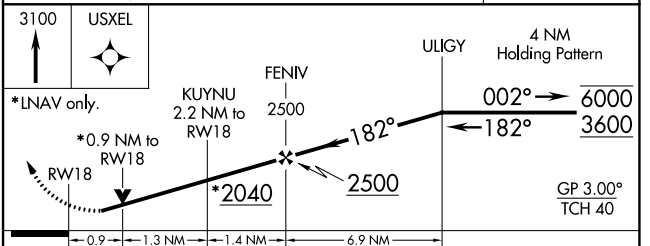

WAAS CH 72629 W18A	APP CRS 182°	Rwy Idg TDZE 1305 Apt Elev 1305	5012

RNAV (GPS) RWY 18

HAMILTON MUNI (MNZ)

RNP APCH-GPS.	MISSED APPROACH: Climb to 3100 direct USXEL and hold.

AWOS-3PT 118.525	GRAY APP CON 120.075 323.15	UNICOM 122.7 (CTAF)

CATEGORY	A	B	C	D
LPV DA		1555-1 250 (300-1)		NA
LNAV/VNAV DA		1555-1 250 (300-1)		NA
LNAV MDA		1640-1 335 (400-1)		NA
CIRCLING	1680-1 375 (400-1)	1840-1 535 (600-1)	1960-1¾ 655 (700-1¾)	NA

SC-3, 13 JUN 2024 to 11 JUL 2024

SC-3, 13 JUN 2024 to 11 JUL 2024