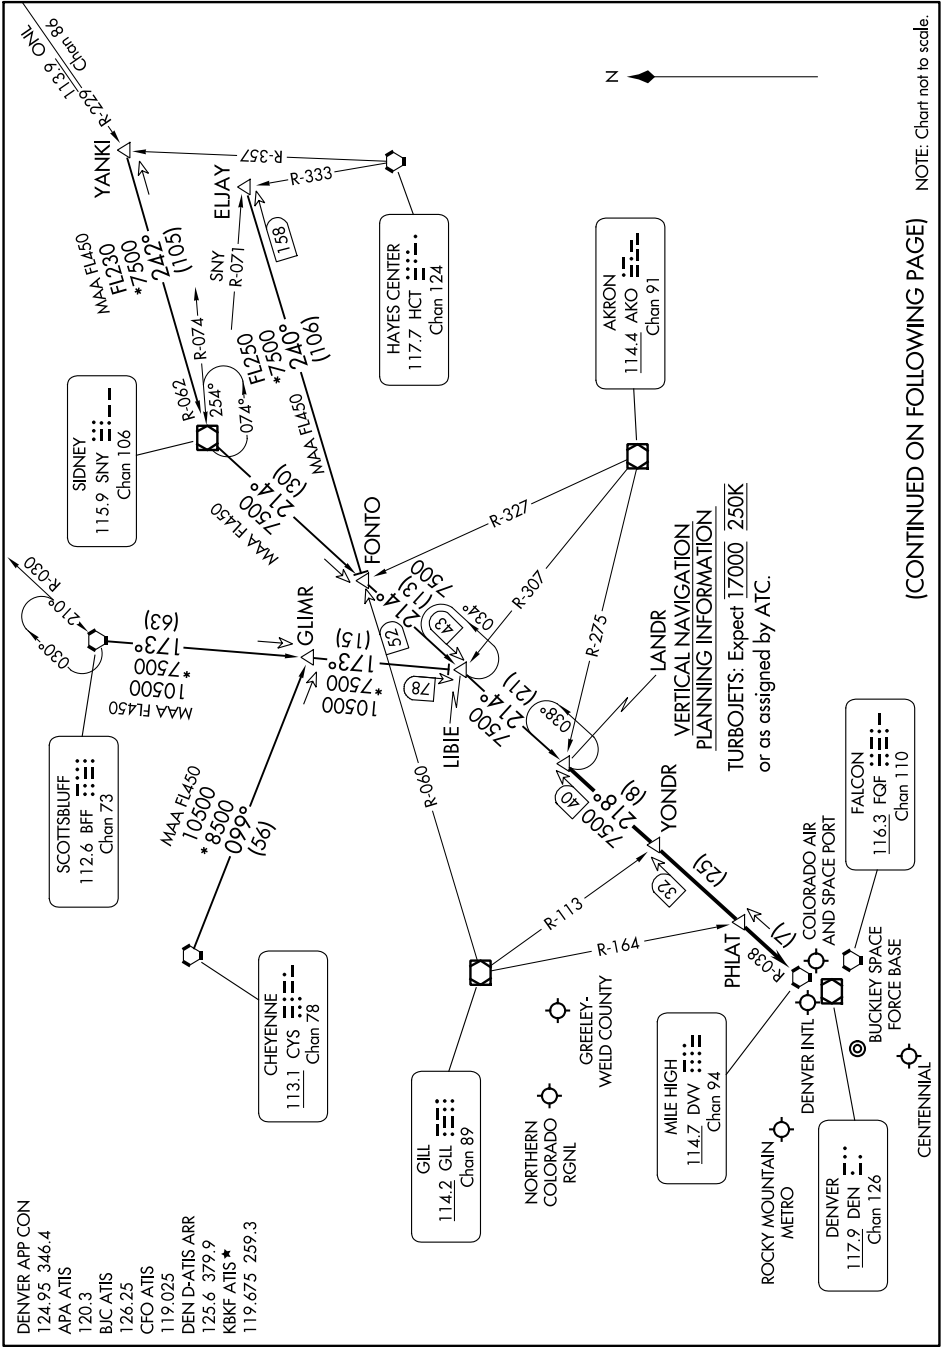

LANDR THREE ARRIVAL

SW-1, 13 JUN 2024 to 11 JUL 2024

NOTE: Chart not to scale.

(CONTINUED ON FOLLOWING PAGE)

SW-1, 13 JUN 2024 to 11 JUL 2024

LANDR THREE ARRIVAL