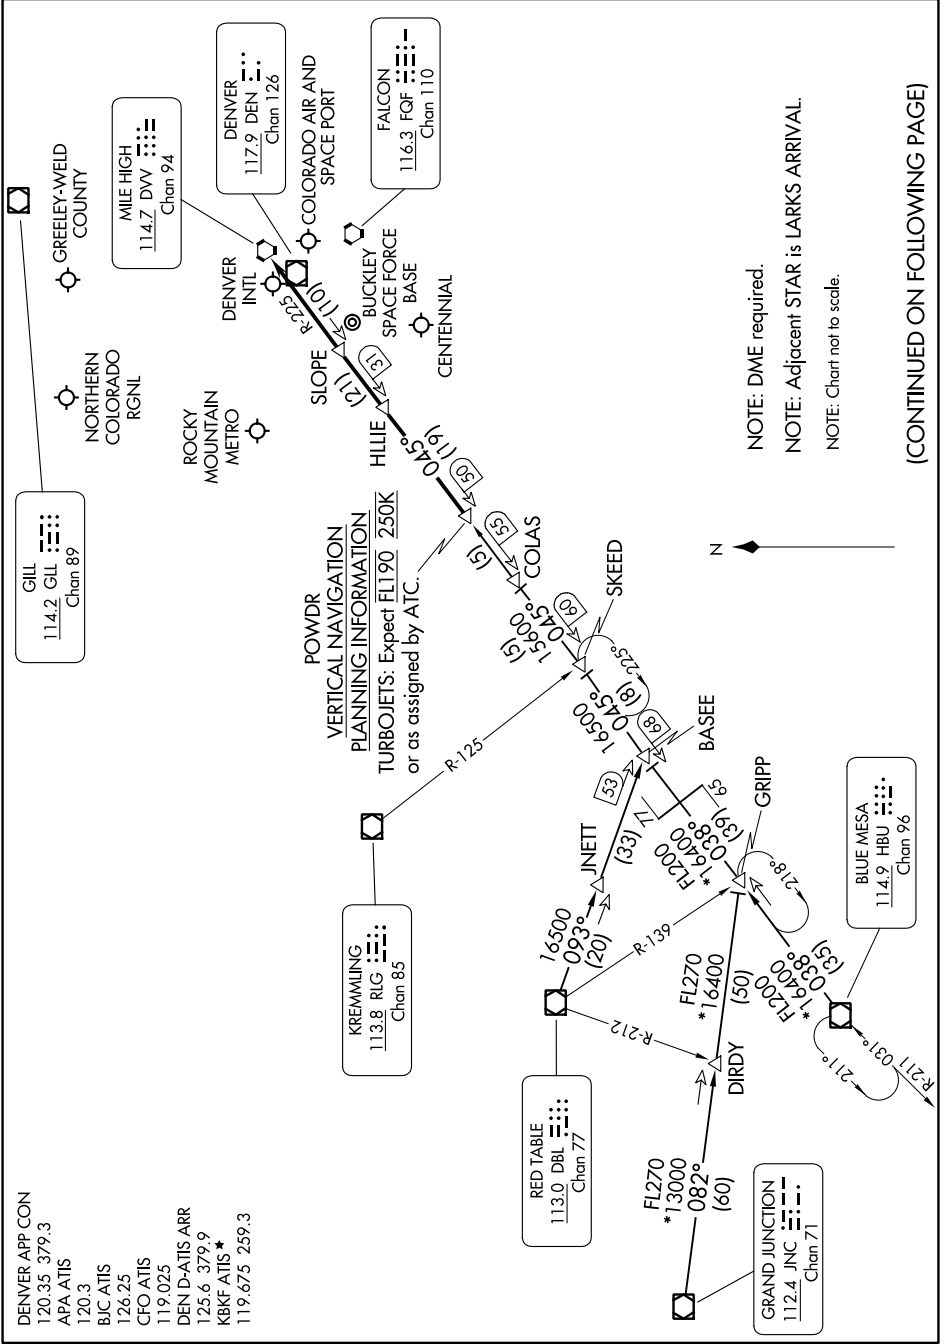

POWDR ONE ARRIVAL

SW-1, 13 JUN 2024 to 11 JUL 2024

(CONTINUED ON FOLLOWING PAGE)

POWDR ONE ARRIVAL

SW-1, 13 JUN 2024 to 11 JUL 2024