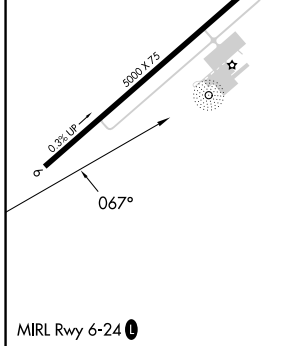

NA Circling Rwy 24 NA at night.
Rwy 6 helicopter visibility reduction below 3/4 SM NA.

MISSED APPROACH: Climb to 1200 then climbing right turn to 2100 direct DYB NDB and hold.

AWOS-3 119.575	CHARLESTON APP CON 120.7 306.925	UNICOM 123.0 (CTAF)
--------------------------	--	-------------------------------

CATEGORY	A	B	C	D
S-6	880-1 827 (900-1)	880-1¼ 827 (900-1¼)	880-2½ 827 (900-2½)	NA
C CIRCLING	880-1¼	824 (900-1¼)	880-2½ 824 (900-2½)	NA

SE-2, 13 JUN 2024 to 11 JUL 2024

SE-2, 13 JUN 2024 to 11 JUL 2024