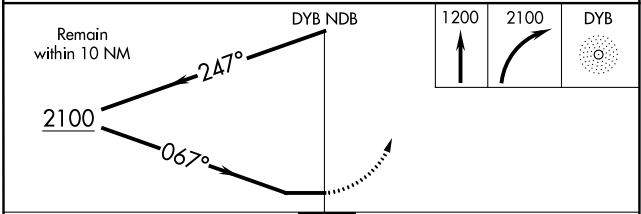

NA Circling Rwy 24 NA at night.
Rwy 6 helicopter visibility reduction below 3/4 SM NA.

MISSED APPROACH: Climb to 1200 then climbing right turn to 2100 direct DYB NDB and hold.

AWOS-3 119.575	CHARLESTON APP CON 120.7 306.925	UNICOM 123.0 (CTAF)
--------------------------	--	-------------------------------

CATEGORY	A	B	C	D
S-6	880-1 827 (900-1)	880-1¼ 827 (900-1¼)	880-2½ 827 (900-2½)	NA
C CIRCLING	880-1¼	824 (900-1¼)	880-2½ 824 (900-2½)	NA

SE-2, 13 JUN 2024 to 11 JUL 2024

SE-2, 13 JUN 2024 to 11 JUL 2024