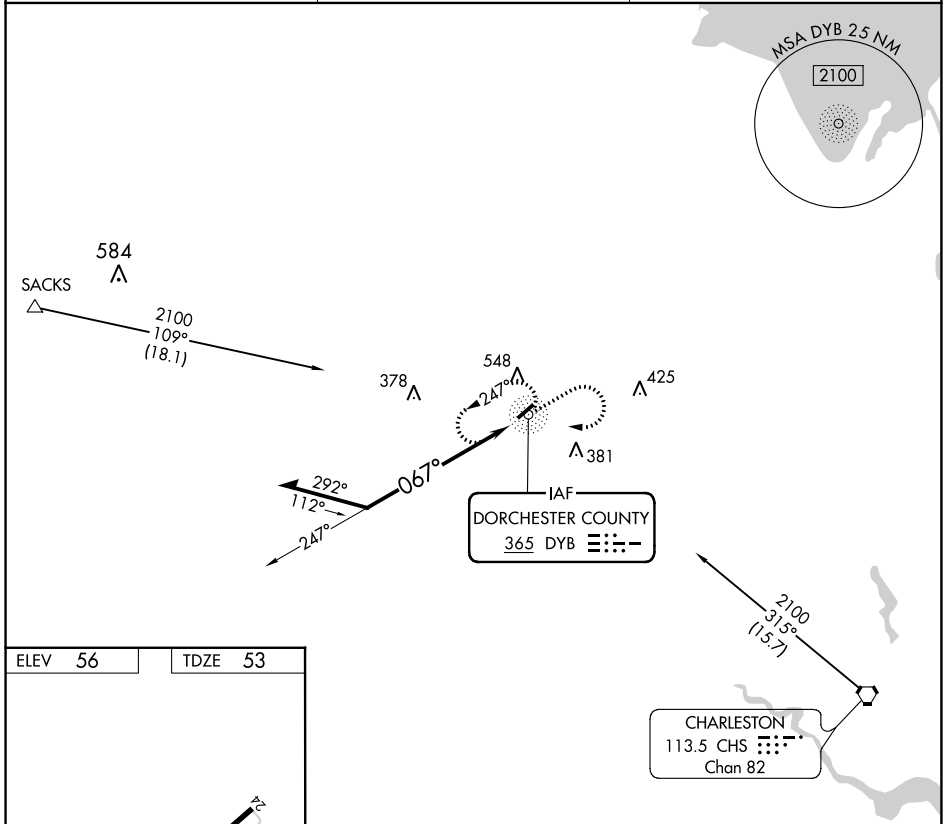

NDB DYB 365	APP CRS 067°	Rwy ldg TDZE Apt Elev	5000 53 56
-----------------------	------------------------	-----------------------------	---------------------------------------

NDB RWY 6

SUMMERVILLE (DYB)

NA Circling Rwy 24 NA at night.
Rwy 6 helicopter visibility reduction below 3/4 SM NA.

MISSED APPROACH: Climb to 1200 then climbing right turn to 2100 direct DYB NDB and hold.

AWOS-3 119.575	CHARLESTON APP CON 120.7 306.925	UNICOM 123.0 (CTAF)
--------------------------	--	-------------------------------

CATEGORY	A	B	C	D
S-6	880-1 827 (900-1)	880-1¼ 827 (900-1¼)	880-2½ 827 (900-2½)	NA
C CIRCLING	880-1¼	824 (900-1¼)	880-2½ 824 (900-2½)	NA

SE-2, 13 JUN 2024 to 11 JUL 2024

SE-2, 13 JUN 2024 to 11 JUL 2024