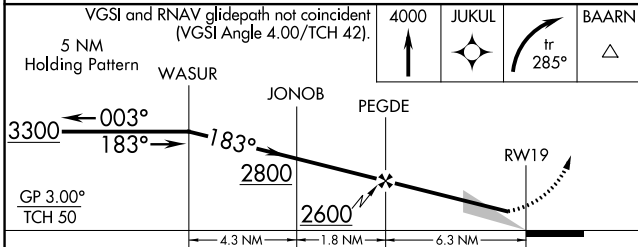

WAAS CH 73001 W19A	APP CRS 183°	Rwy Idg TDZE 523 Apt Elev 523	3609
--	------------------------	---	-------------

RNAV (GPS) RWY 19

DECK (9D4)

RNP APCH.	MISSED APPROACH: Climb to 4000 direct JUKUL and climbing right turn on track 285° to BAARN and hold.
<p>▼ When local altimeter setting not received, use Reading altimeter setting.</p> <p>▲ Circling Rwy 1 NA at night.</p>	

AWOS-2 118.45	RDG ASOS 127.1	HARRISBURG APP CON 118.25 269.45	UNICOM 122.8 (CTAF) 0
-------------------------	--------------------------	--	---------------------------------

NE-4, 13 JUN 2024 to 11 JUL 2024

NE-4, 13 JUN 2024 to 11 JUL 2024

CATEGORY	A	B	C	D
LPV DA	837-1 314 (400-1)			NA
RNAV MDA	1200-1	677 (700-1)	1200-2 677 (700-2)	NA
CIRCLING	1200-1 677 (700-1)	1240-1 717 (800-1)	1240-2 717 (800-2)	NA