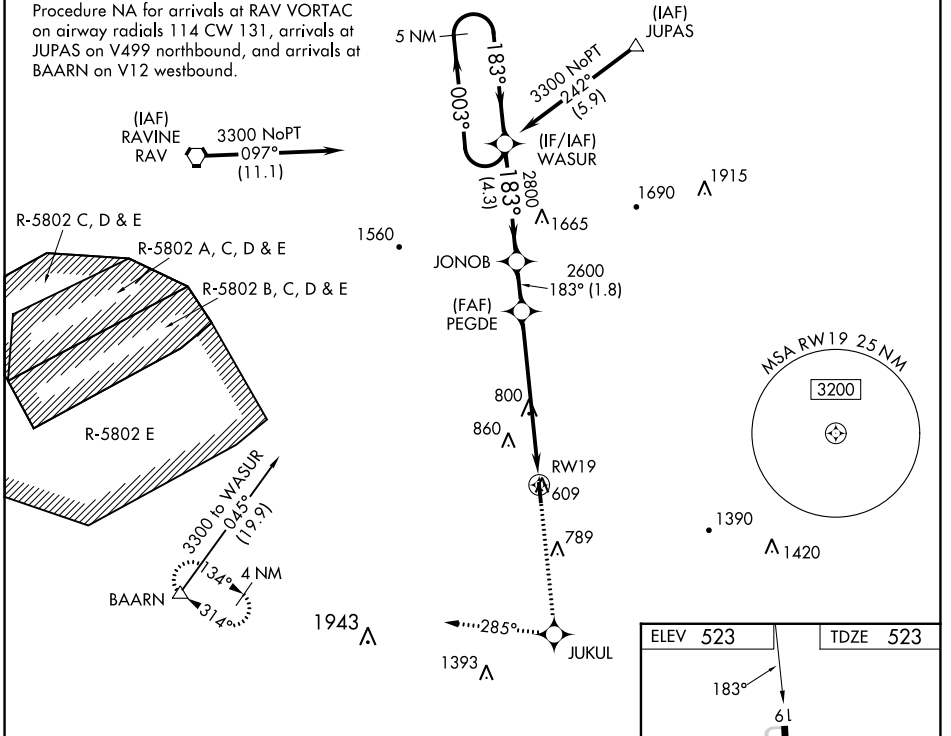

WAAS CH 73001 W19A	APP CRS 183°	Rwy Idg TDZE 523 Apt Elev 523	3609
--	------------------------	---	-------------

RNAV (GPS) RWY 19

DECK (9D4)

RNP APCH.	MISSED APPROACH: Climb to 4000 direct JUKUL and climbing right turn on track 285° to BAARN and hold.
<p>▼ When local altimeter setting not received, use Reading altimeter setting.</p> <p>▲ Circling Rwy 1 NA at night.</p>	

AWOS-2 118.45	RDG ASOS 127.1	HARRISBURG APP CON 118.25 269.45	UNICOM 122.8 (CTAF) 0
-------------------------	--------------------------	--	---------------------------------

NE-4, 13 JUN 2024 to 11 JUL 2024

NE-4, 13 JUN 2024 to 11 JUL 2024

CATEGORY	A	B	C	D
LPV DA	837-1 314 (400-1)			NA
RNAV MDA	1200-1	677 (700-1)	1200-2 677 (700-2)	NA
CIRCLING	1200-1 677 (700-1)	1240-1 717 (800-1)	1240-2 717 (800-2)	NA