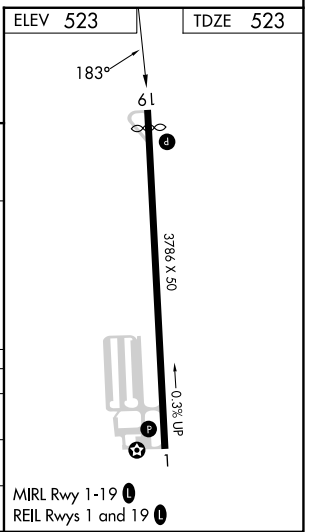

CATEGORY	A	B	C	D
LPV DA	837-1 314 (400-1)			NA
RNAV MDA	1200-1	677 (700-1)	1200-2 677 (700-2)	NA
CIRCLING	1200-1 677 (700-1)	1240-1 717 (800-1)	1240-2 717 (800-2)	NA