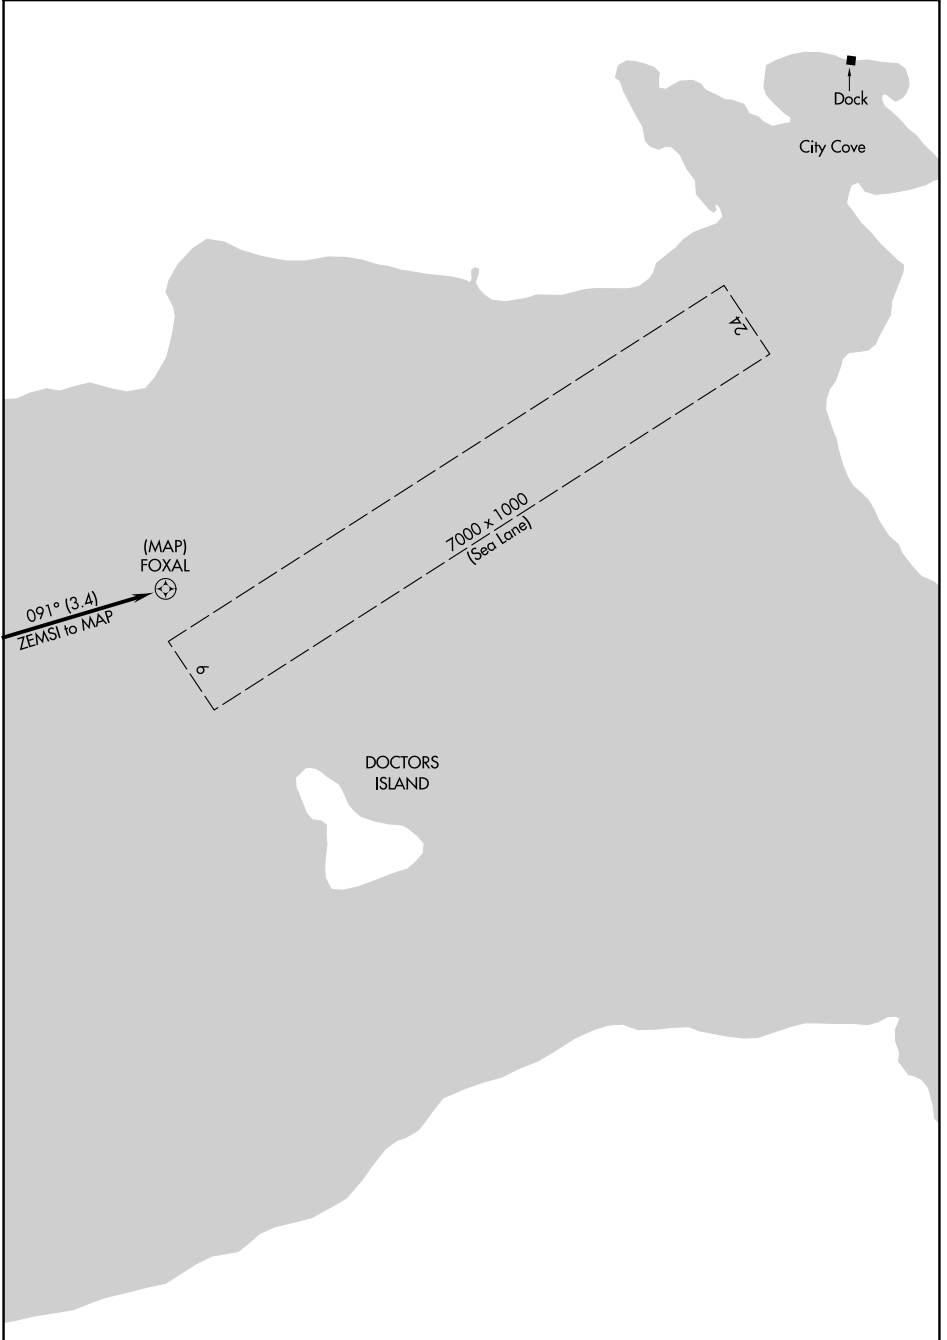

RNAV (GPS)-C LANDING

AL-9122 (FAA)

RANGELEY LAKE (M57)
RANGELEY, MAINE

NE-1, 13 JUN 2024 to 11 JUL 2024

NE-1, 13 JUN 2024 to 11 JUL 2024

RNAV (GPS)-C LANDING

44°57'N-70°40'W

RANGELEY, MAINE
RANGELEY LAKE (M57)