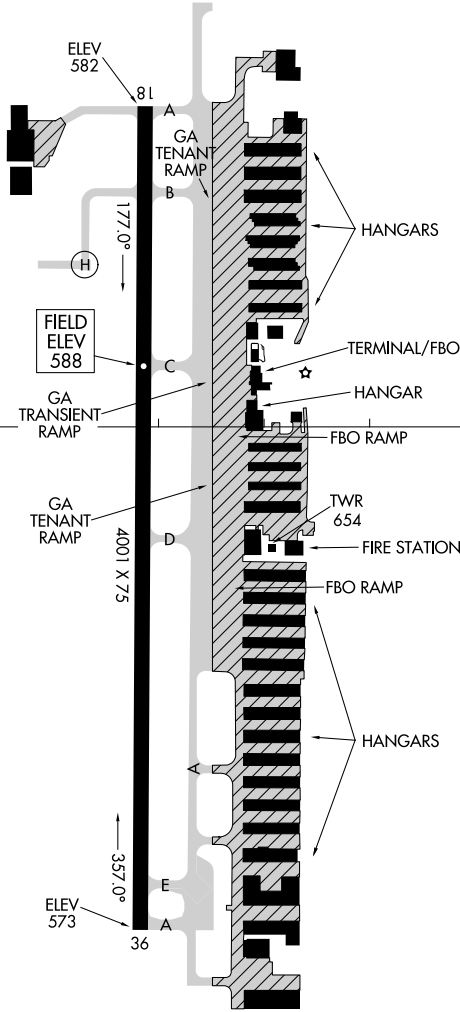

# AIRPORT DIAGRAM

AL-9209 (FAA)

GRAND PRAIRIE MUNI (GPM)

GRAND PRAIRIE, TX

AWOS-3P  
 118.475  
 GRAND PRAIRIE TOWER ★  
 128.55  
 GND CON  
 121.15

SC-2, 13 JUN 2024 to 11 JUL 2024

SC-2, 13 JUN 2024 to 11 JUL 2024

32°42.0'N

△ 745±

RWY 18-36  
S-30

32°41.5'N

CAUTION: BE ALERT TO RUNWAY CROSSING CLEARANCES.  
READBACK OF ALL RUNWAY HOLDING INSTRUCTIONS IS REQUIRED.

97°03.0'W

97°02.5'W