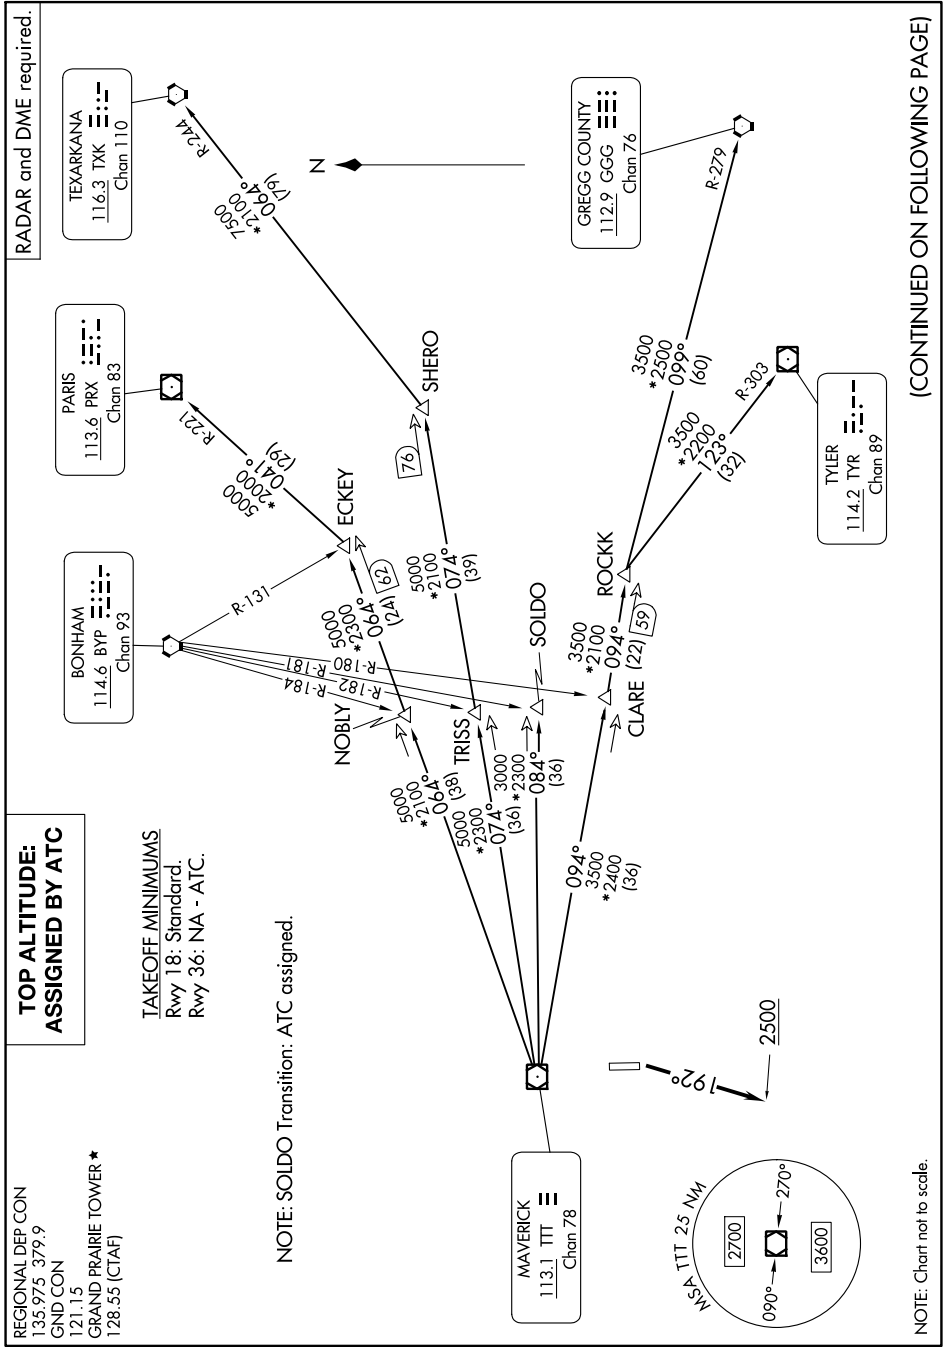

GARLAND FIVE DEPARTURE

SC-2, 13 JUN 2024 to 11 JUL 2024

(CONTINUED ON FOLLOWING PAGE)

SC-2, 13 JUN 2024 to 11 JUL 2024

NOTE: Chart not to scale.