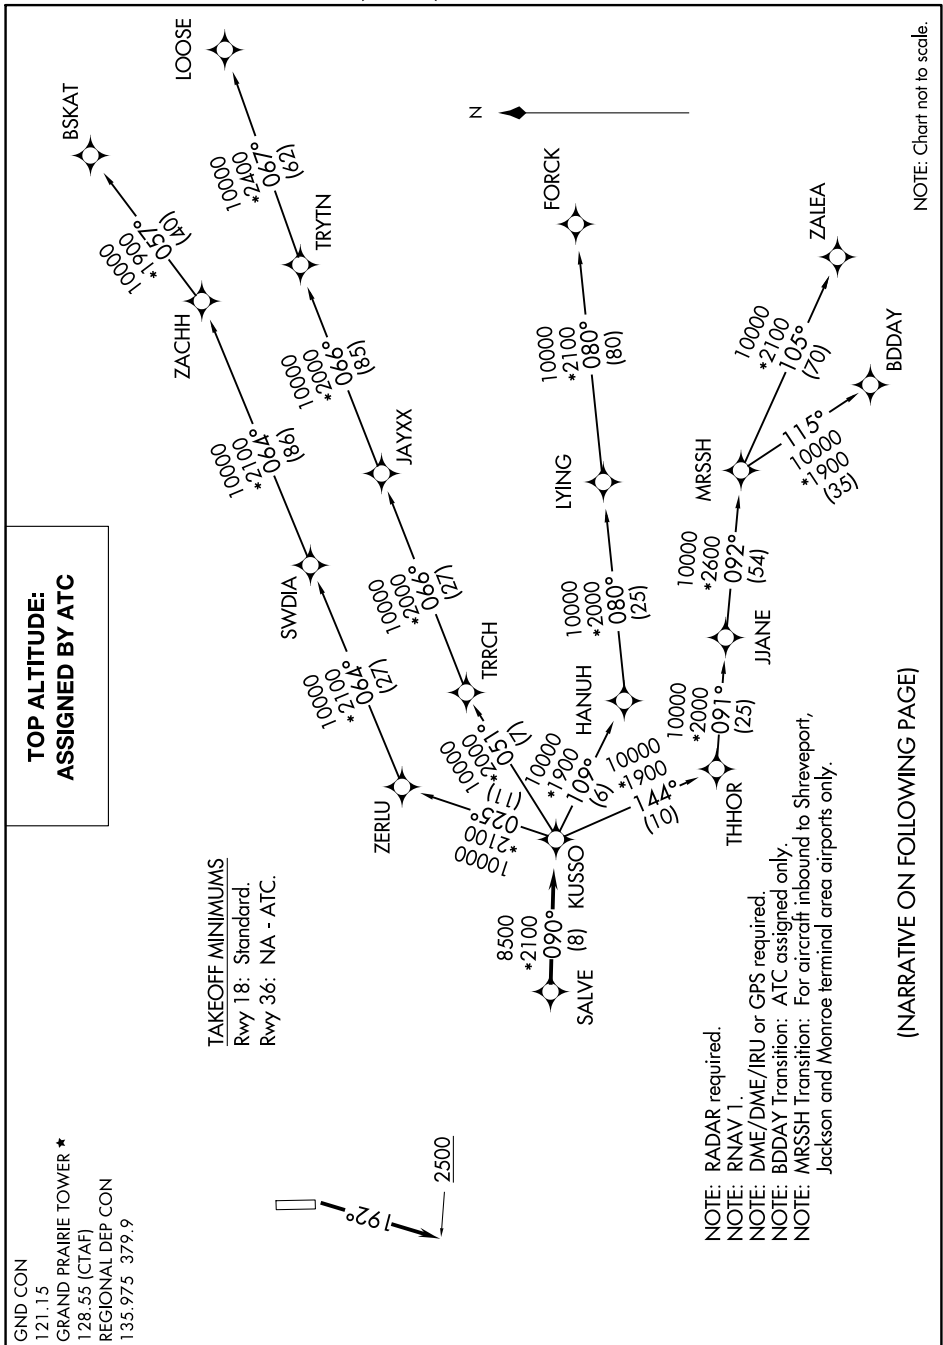

KUSSO ONE DEPARTURE (RNAV)

GRAND PRAIRIE, TEXAS

SC-2, 13 JUN 2024 to 11 JUL 2024

**TOP ALTITUDE:
ASSIGNED BY ATC**

GND CON
121.15
GRAND PRAIRIE TOWER *
128.55 (CTAF)
REGIONAL DEP CON
135.975 379.9

TAKEOFF MINIMUMS
Rwy 18: Standard.
Rwy 36: NA - ATC.

NOTE: RADAR required.
NOTE: RNAV 1.
NOTE: DME/DME/IRU or GPS required.
NOTE: BDDAY Transition: ATC assigned only.
NOTE: MRSSH Transition: For aircraft inbound to Shreveport, Jackson and Monroe terminal area airports only.

(NARRATIVE ON FOLLOWING PAGE)

NOTE: Chart not to scale.

SC-2, 13 JUN 2024 to 11 JUL 2024

KUSSO ONE DEPARTURE (RNAV)

(KUSSO1.KUSSO) 24MAR22

GRAND PRAIRIE, TEXAS
GRAND PRAIRIE MUNI (GPM)