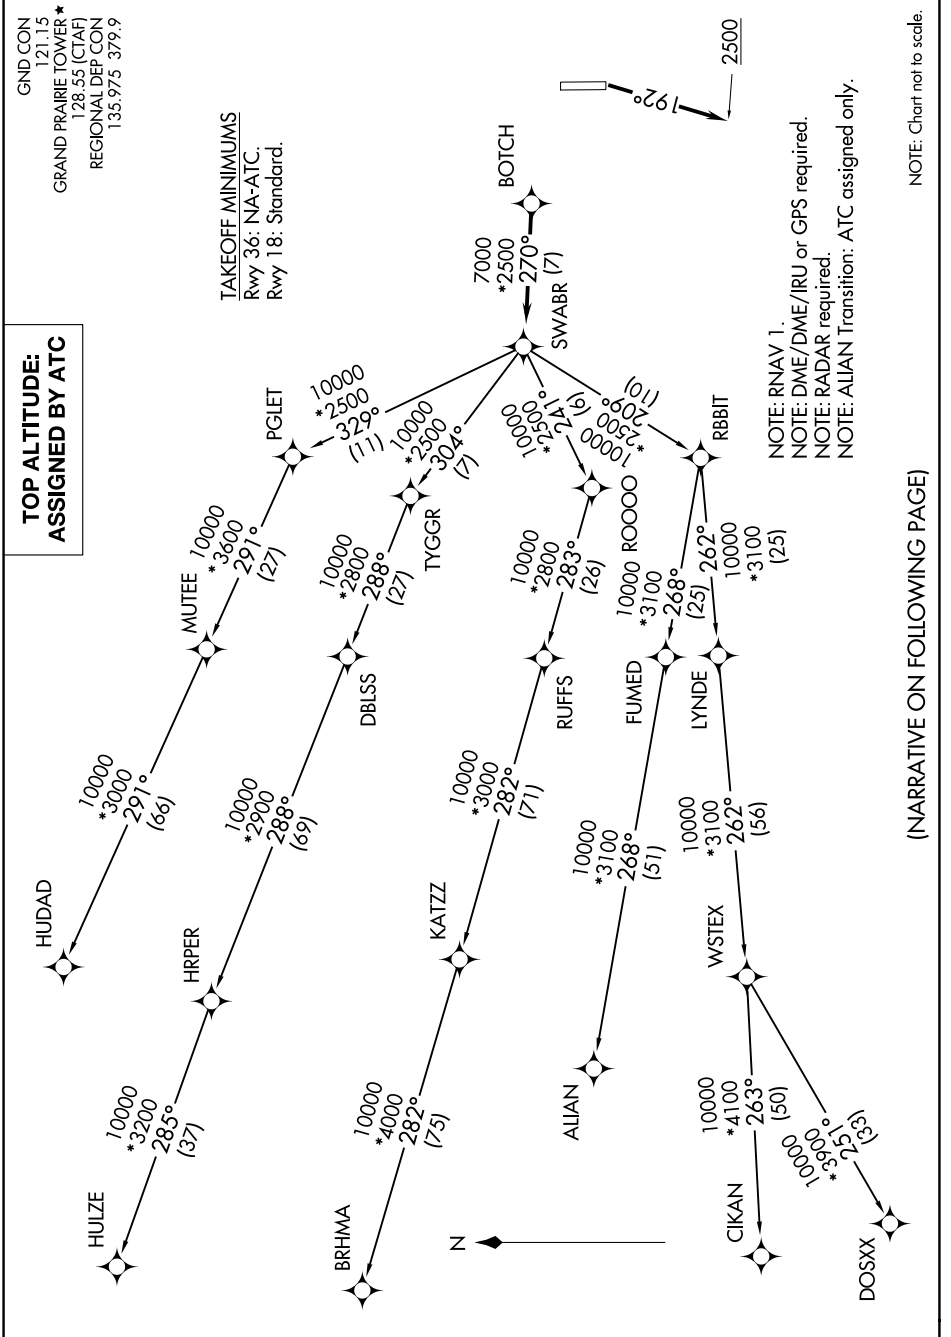

SWABR ONE DEPARTURE (RNAV)

SC-2, 13 JUN 2024 to 11 JUL 2024

SWABR ONE DEPARTURE (RNAV)

(NARRATIVE ON FOLLOWING PAGE)

SC-2, 13 JUN 2024 to 11 JUL 2024