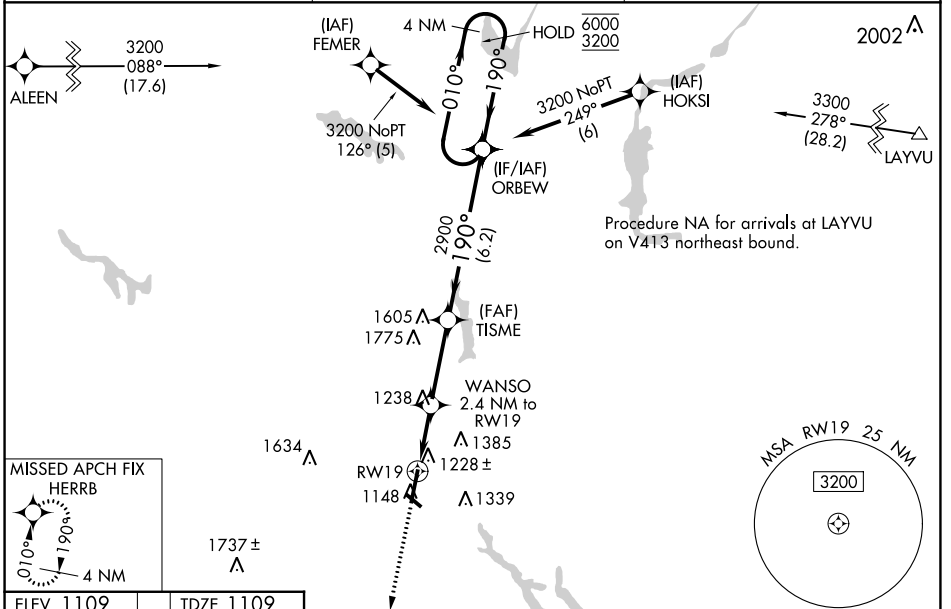

WAAS CH 93542 W19A	APP CRS 190°	Rwy ldg TDZE 1109 Apt Elev 1109
--	------------------------	---

RNAV (GPS) RWY 19

RICE LAKE RGNL/CARL'S FLD (R/PD)

RNP APCH.	MISSED APPROACH: Climb to 3200 direct HERRB and hold.
	Circling Rwy 13, 31 NA at night. For uncompensated Baro-VNAV systems, procedure NA below -17°C or above 54°C.

AWOS-3 120.525	MINNEAPOLIS CENTER 125.3 335.6	UNICOM 122.7 (CTAF) 0
--------------------------	--	---------------------------------

ELEV 1109	TDZE 1109
-----------	-----------

CATEGORY	A	B	C	D
LPV DA		1309-3/4	200 (200-3/4)	
LNAV/VNAV DA		1389-7/8	280 (300-7/8)	
LNAV MDA		1480-1	371 (400-1)	
CIRCLING	1580-1 471 (500-1)	1740-1 631 (700-1)	1740-1 3/4 631 (700-1 3/4)	1940-2 3/4 831 (900-2 3/4)

EC-3, 13 JUN 2024 to 11 JUL 2024

EC-3, 13 JUN 2024 to 11 JUL 2024