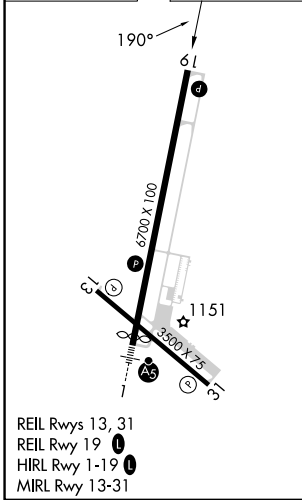

WAAS CH 93542 W19A	APP CRS 190°	Rwy ldg TDZE 1109 Apt Elev 1109
--	------------------------	---

RNAV (GPS) RWY 19

RICE LAKE RGNL/CARL'S FLD (R/PD)

RNP APCH.	MISSED APPROACH: Climb to 3200 direct HERRB and hold.
	Circling Rwy 13, 31 NA at night. For uncompensated Baro-VNAV systems, procedure NA below -17°C or above 54°C.

AWOS-3 120.525	MINNEAPOLIS CENTER 125.3 335.6	UNICOM 122.7 (CTAF) 0
--------------------------	--	---------------------------------

ELEV 1109	TDZE 1109
-----------	-----------

CATEGORY	A	B	C	D
LPV DA		1309-3/4	200 (200-3/4)	
LNAV/VNAV DA		1389-7/8	280 (300-7/8)	
LNAV MDA		1480-1	371 (400-1)	
CIRCLING	1580-1 471 (500-1)	1740-1 631 (700-1)	1740-1 3/4 631 (700-1 3/4)	1940-2 3/4 831 (900-2 3/4)