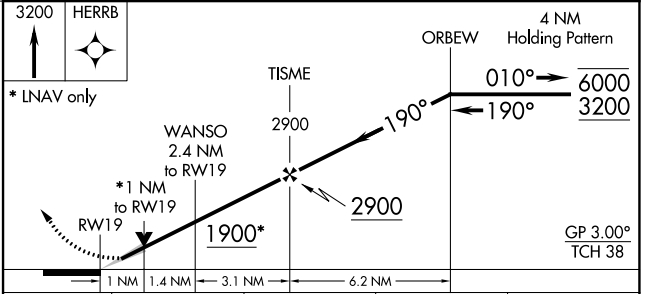

CATEGORY	A	B	C	D
LPV DA		1309-3/4	200 (200-3/4)	
LNAV/VNAV DA		1389-7/8	280 (300-7/8)	
LNAV MDA		1480-1	371 (400-1)	
CIRCLING	1580-1 471 (500-1)	1740-1 631 (700-1)	1740-1 3/4 631 (700-1 3/4)	1940-2 3/4 831 (900-2 3/4)

EC-3, 13 JUN 2024 to 11 JUL 2024

EC-3, 13 JUN 2024 to 11 JUL 2024