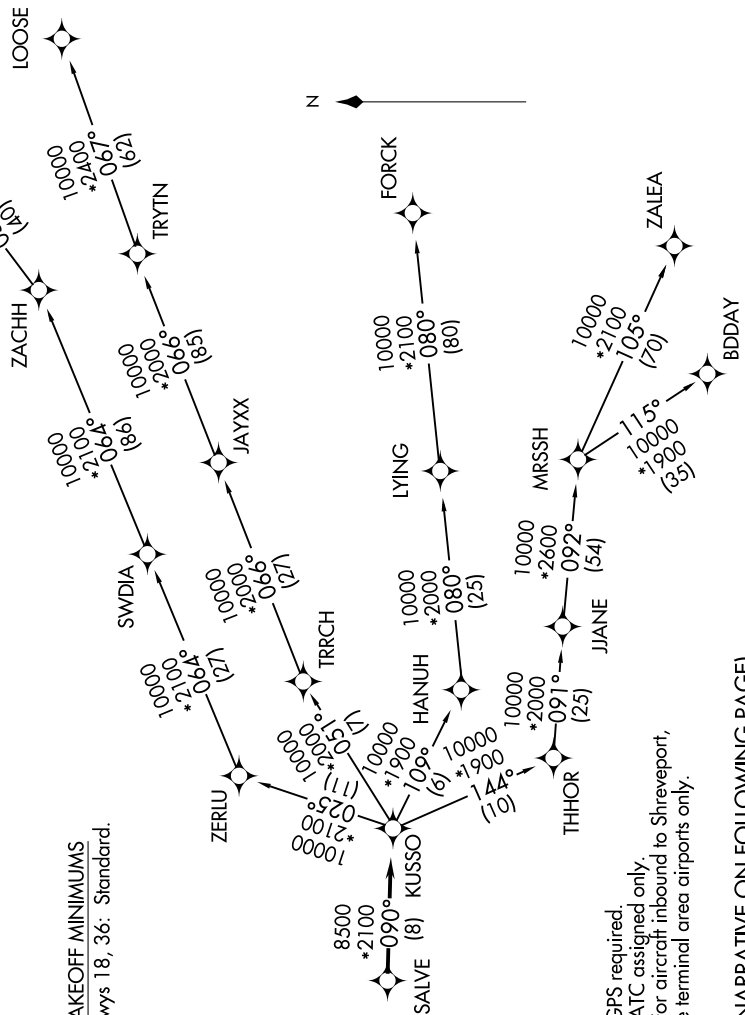

# KUSSO ONE DEPARTURE (RNAV)

SC-2, 13 JUN 2024 to 11 JUL 2024

**TOP ALTITUDE:  
ASSIGNED BY ATC**

CTAF  
122.975  
REGIONAL DEP CON  
125.2 343.65

**TAKEOFF MINIMUMS**  
Rwys 18, 36: Standard.

- NOTE: RADAR required.
- NOTE: RNAV 1.
- NOTE: DME/DME/IRU or GPS required.
- NOTE: BDDAY Transition: ATC assigned only.
- NOTE: MRSSH Transition: For aircraft inbound to Shreveport, Jackson and Monroe terminal area airports only.

(NARRATIVE ON FOLLOWING PAGE)

NOTE: Chart not to scale.

SC-2, 13 JUN 2024 to 11 JUL 2024

# KUSSO ONE DEPARTURE (RNAV)