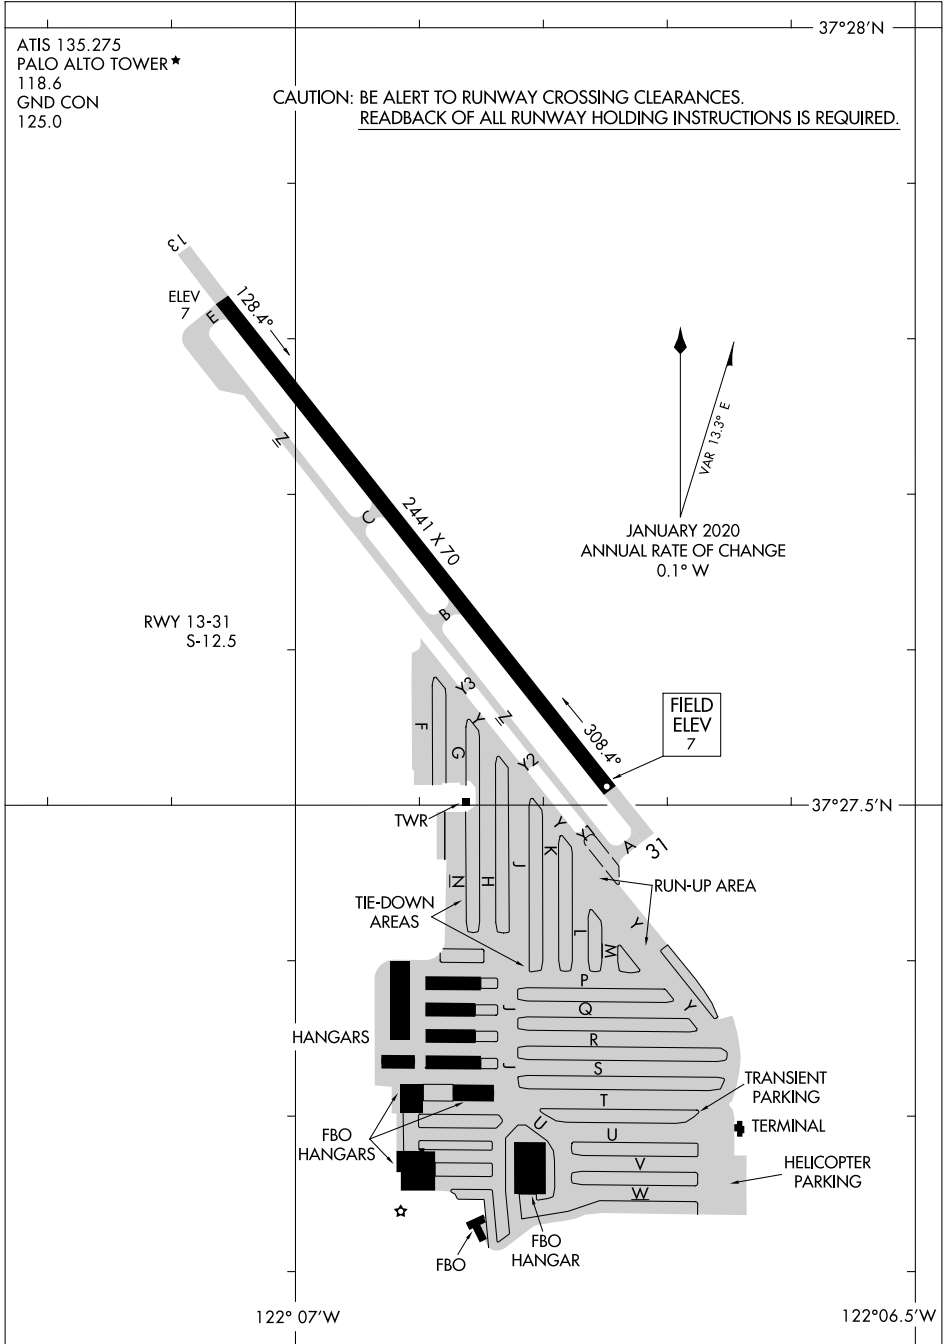

24137

AIRPORT DIAGRAM

AL-9216 (FAA)

PALO ALTO (P.A.O)
PALO ALTO, CALIFORNIA

ATIS 135.275
PALO ALTO TOWER ★
118.6
GND CON
125.0

CAUTION: BE ALERT TO RUNWAY CROSSING CLEARANCES.
READEBACK OF ALL RUNWAY HOLDING INSTRUCTIONS IS REQUIRED.

37°28'N

SW-2, 13 JUN 2024 to 11 JUL 2024

SW-2, 13 JUN 2024 to 11 JUL 2024

AIRPORT DIAGRAM

24137

PALO ALTO, CALIFORNIA
PALO ALTO (P.A.O)