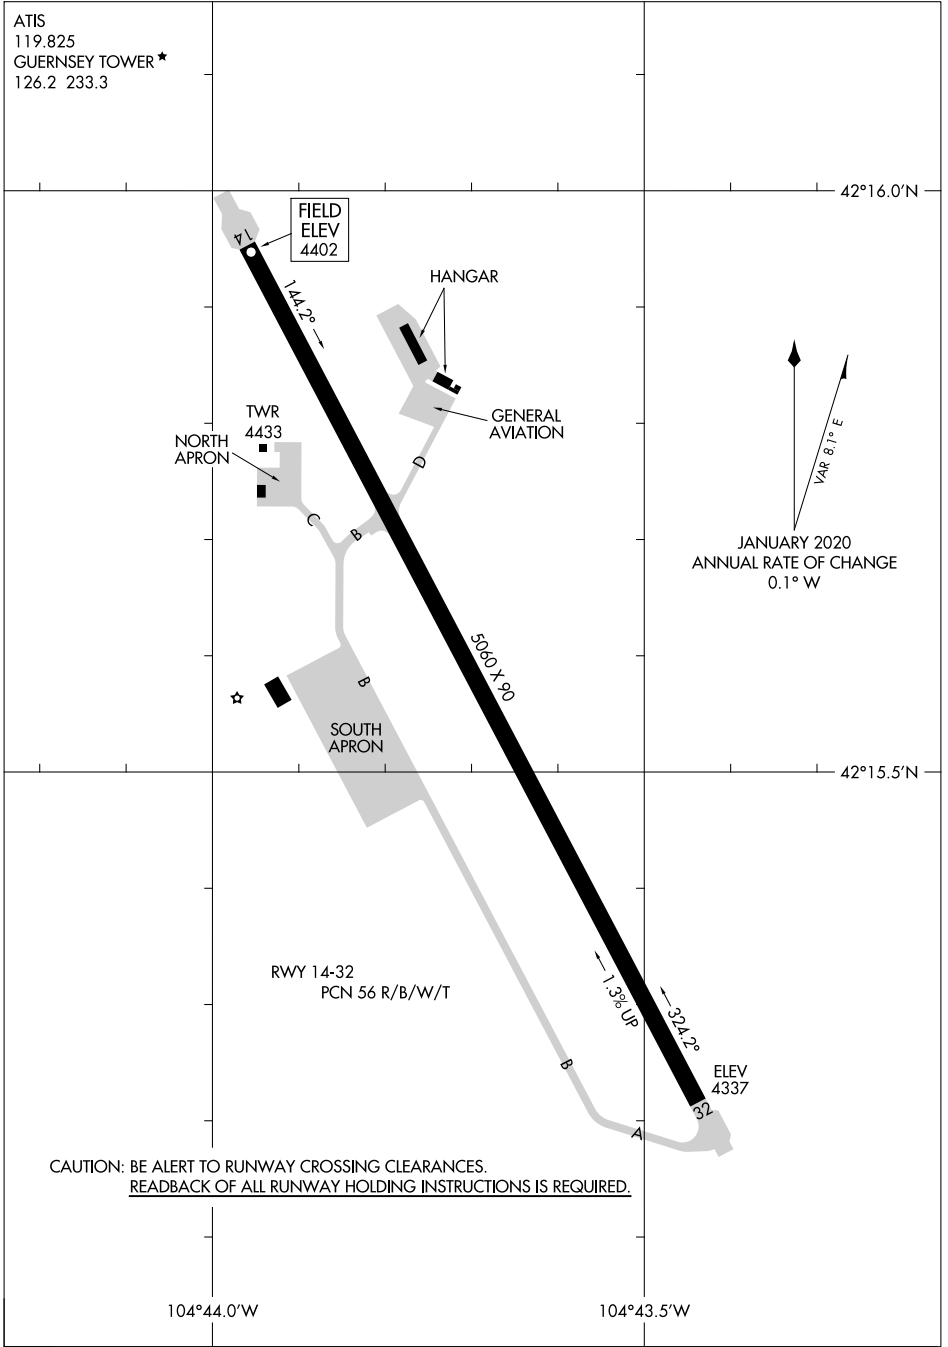

20086

# AIRPORT DIAGRAM

AL-9220 (FAA)

CAMP GUERNSEY (GUR)  
GUERNSEY, WYOMING

ATIS  
119.825  
GUERNSEY TOWER \*  
126.2 233.3

NW-1, 13 JUN 2024 to 11 JUL 2024

NW-1, 13 JUN 2024 to 11 JUL 2024

# AIRPORT DIAGRAM

20086

GUERNSEY, WYOMING  
CAMP GUERNSEY (GUR)