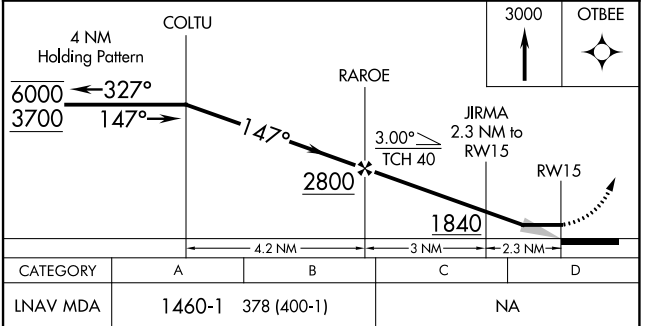

APP CRS	Rwy Idg	3297
147°	TDZE	1082
	Apt Elev	1082

RNAV (GPS) RWY 15

PINEY PINECREEK BORDER (48Y)

RNP APCH - GPS.	MISSED APPROACH: Climb to 3000 direct OTBEE and hold.
<p>▼ Use Roseau altimeter setting; when not received, use Warroad altimeter setting and increase all MDA 40 feet.</p> <p>▲ NA</p>	

ROX AWOS-3 118.075	MINNEAPOLIS CENTER 134.75 251.1	UNICOM 122.8 (CTAF) 0
------------------------------	---	---------------------------------

NC-1, 13 JUN 2024 to 11 JUL 2024

NC-1, 13 JUN 2024 to 11 JUL 2024