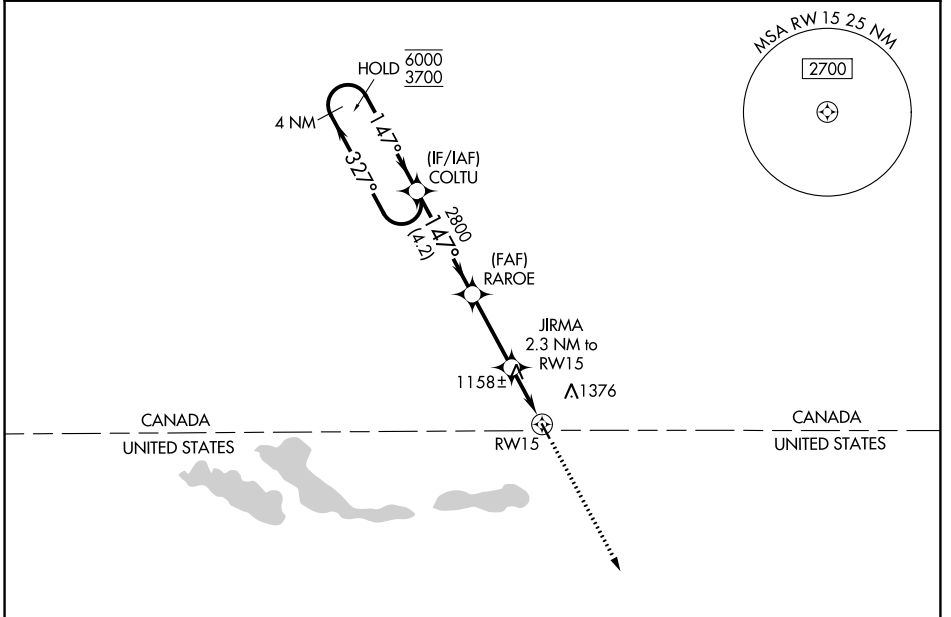

APP CRS	Rwy Idg	3297
147°	TDZE	1082
	Apt Elev	1082

RNAV (GPS) RWY 15

PINEY PINECREEK BORDER (48Y)

RNP APCH - GPS.	MISSED APPROACH: Climb to 3000 direct OTBEE and hold.
<p>▼ Use Roseau altimeter setting; when not received, use Warroad altimeter setting and increase all MDA 40 feet.</p> <p>▲ NA</p>	

ROX AWOS-3 118.075	MINNEAPOLIS CENTER 134.75 251.1	UNICOM 122.8 (CTAF) 0
------------------------------	---	---------------------------------

NC-1, 13 JUN 2024 to 11 JUL 2024

NC-1, 13 JUN 2024 to 11 JUL 2024