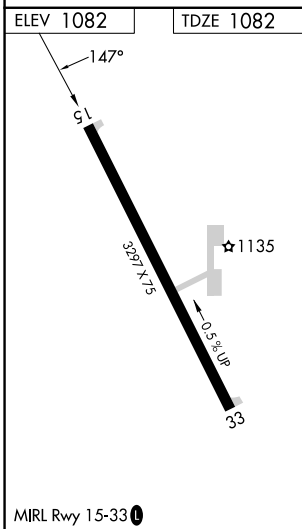

APP CRS	Rwy Idg	3297
147°	TDZE	1082
	Apt Elev	1082

RNAV (GPS) RWY 15

PINEY PINECREEK BORDER (48Y)

RNP APCH - GPS.	MISSED APPROACH: Climb to 3000 direct OTBEE and hold.
▼ Use Roseau altimeter setting; when not received, use Warroad altimeter setting and increase all MDA 40 feet. ▲ NA	

ROX AWOS-3 118.075	MINNEAPOLIS CENTER 134.75 251.1	UNICOM 122.8 (CTAF) 0

NC-1, 13 JUN 2024 to 11 JUL 2024

NC-1, 13 JUN 2024 to 11 JUL 2024