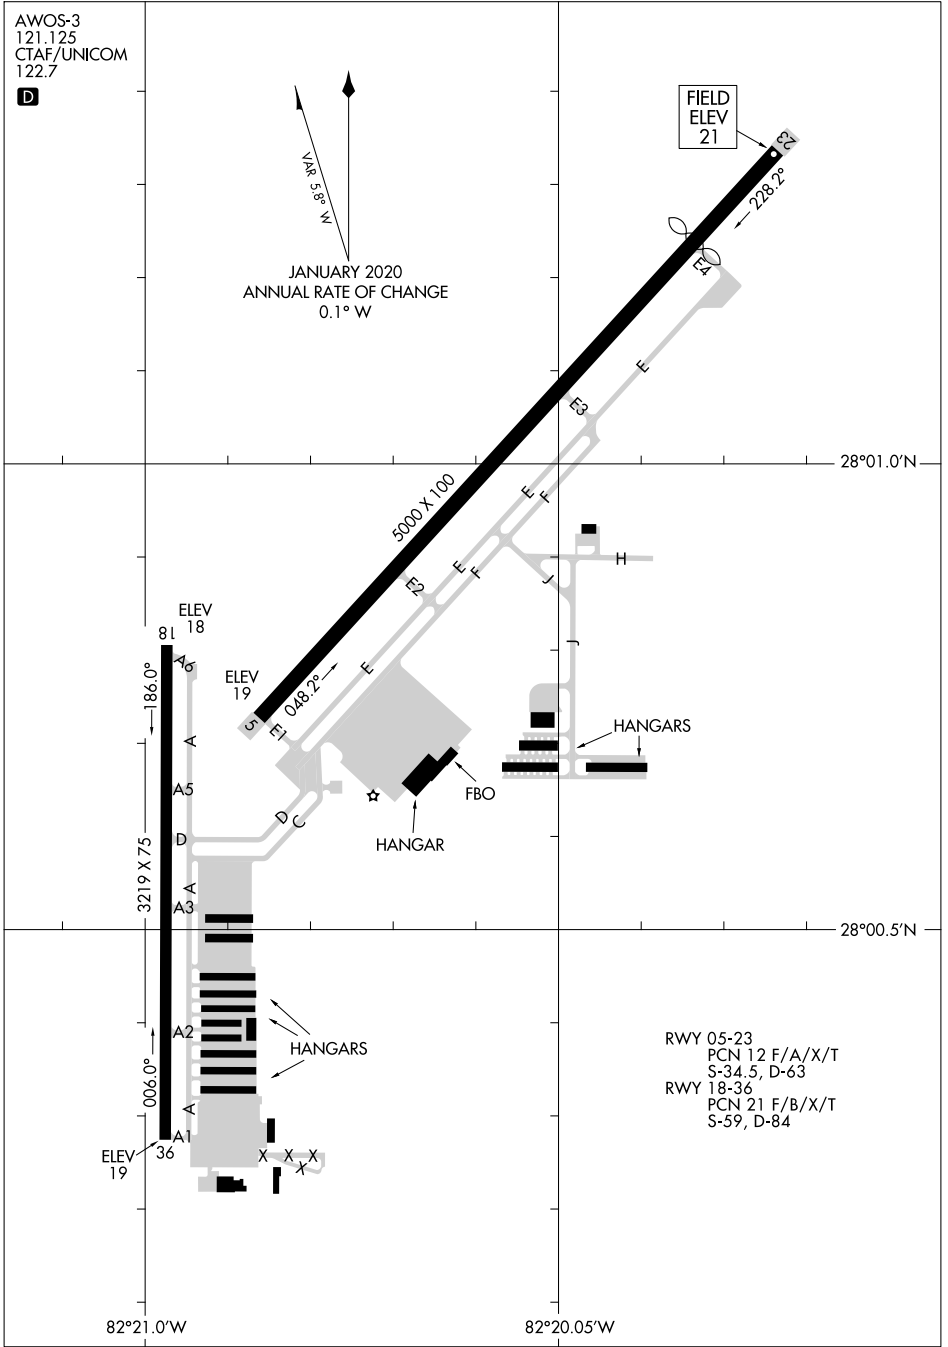

22083

AIRPORT DIAGRAM

AL-9241 (FAA)

TAMPA EXEC (VDF)
TAMPA, FLORIDA

AWOS-3
121.125
CTAF/UNICOM
122.7

VAR 5.8° W
JANUARY 2020
ANNUAL RATE OF CHANGE
0.1° W

FIELD
ELEV
21

SE-3, 13 JUN 2024 to 11 JUL 2024

SE-3, 13 JUN 2024 to 11 JUL 2024

AIRPORT DIAGRAM
22083

TAMPA, FLORIDA
TAMPA EXEC (VDF)