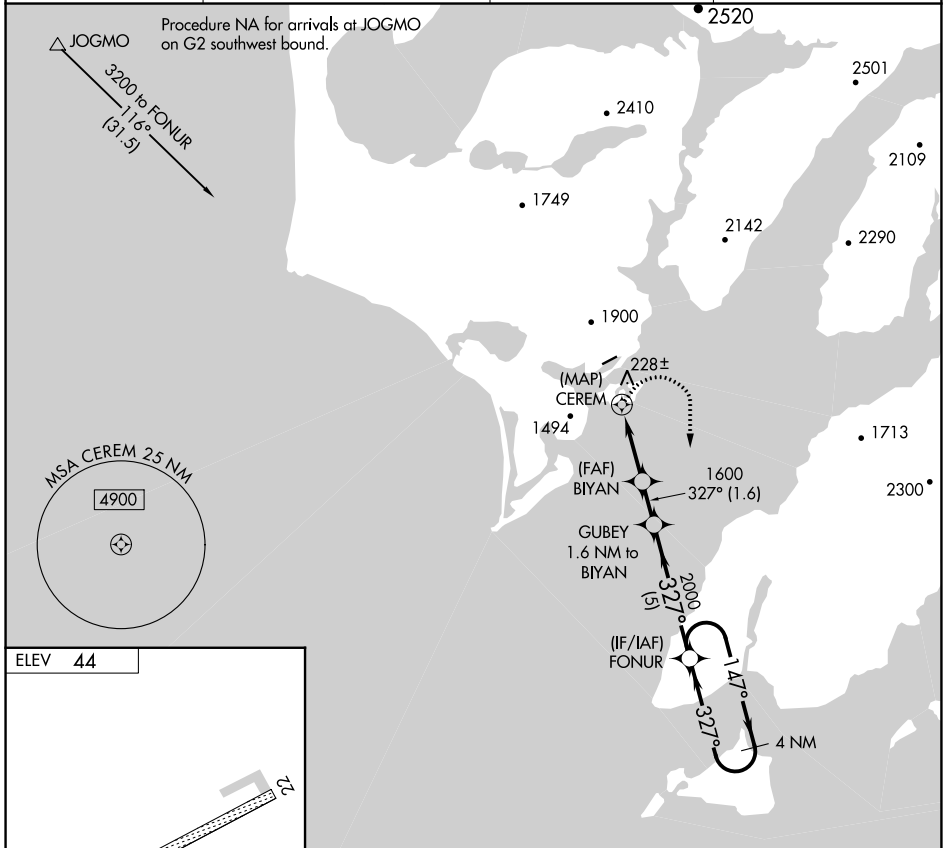

APP CRS 327°	Rwy Idg TDZE Apt Elev	N/A N/A 44

RNAV (GPS)-A

AKHIOK (AKK) (PAKH)

▼ DME/DME RNP-0.3 NA. Procedure NA at night. ▲ Circling NA northwest of Rwy 4/22.	MISSED APPROACH: Climbing right turn to 3200 direct FONUR WP and hold.

AWOS-3P 118.325	ANCHORAGE CENTER 125.1 281.4	KENAI RADIO 122.6	UNICOM 122.8 (CTAF)

3200	FONUR	FONUR		4 NM Holding Pattern
CATEGORY	A	B	C	D
CIRCLING	620-2 576 (600-2)	1360-2 1316 (1400-2)	NA	

AK, 16 MAY 2024 to 11 JUL 2024

AK, 16 MAY 2024 to 11 JUL 2024