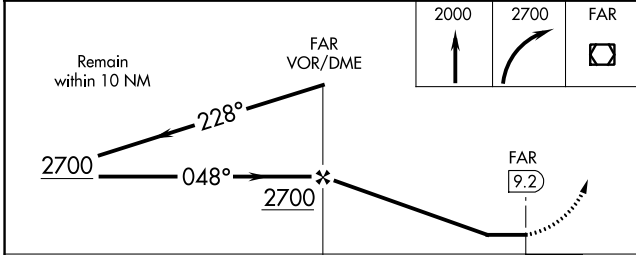

MOORHEAD, MINNESOTA

AL-9348 (FAA)

22139

VOR/DME FAR 116.2 Chan 109	APP CRS 048°	Rwy Idg TDZE Apt Elev 918	N/A N/A 918

VOR-A

MOORHEAD MUNI/FLORENCE KLINGENSMITH FLD (JKJ)

		MISSED APPROACH: Climb to 2000 then climbing right turn to 2700 direct FAR VOR/DME and hold.	

AWOS-3 120.0	FARGO APP CON 120.4 377.15	GCO 121.725	UNICOM 123.0 (CTAF)

CATEGORY	A	B	C	D	FAF to MAP 9.2 NM					
CIRCLING	1740-1¼	822 (900-1¼)	NA		Knots	60	90	120	150	180
					Min:Sec	9:12	6:08	4:36	3:41	3:04

MOORHEAD, MINNESOTA
Amdt 1C 10NOV16

MOORHEAD MUNI/FLORENCE KLINGENSMITH FLD (JKJ)
46°50'N-96°40'W

VOR-A

NC-1, 13 JUN 2024 to 11 JUL 2024

NC-1, 13 JUN 2024 to 11 JUL 2024