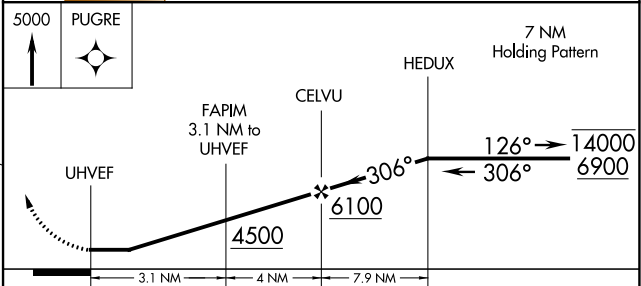

APP CRS	Rwy Idg	N/A
306°	TDZE	N/A
	Apt Elev	1747

RNAV (GPS)-A

LAKE PLACID (LKP)

RNP APCH.	Procedure NA at night. -32°C Use Saranac Lake altimeter setting.
MISSED APPROACH: Climb to 5000 direct PUGRE and hold.	

SLK ASOS 124.175	BOSTON CENTER 120.35 342.25	UNICOM 122.8 (CTAF)
----------------------------	---------------------------------------	-------------------------------

CATEGORY	A	B	C	D
CIRCLING	3160-1¼ 1413 (1500-1¼)	3160-1½ 1413 (1500-1½)	NA	