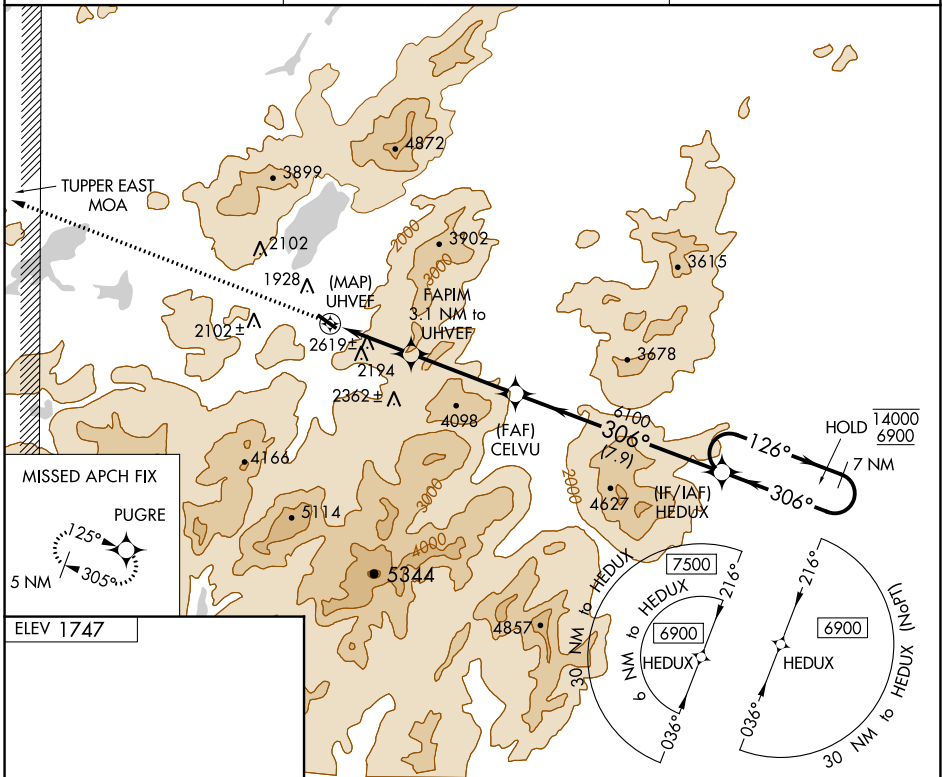

APP CRS	Rwy Idg	N/A
306°	TDZE	N/A
	Apt Elev	1747

RNAV (GPS)-A

LAKE PLACID (LKP)

RNP APCH.	Procedure NA at night. -32°C Use Saranac Lake altimeter setting.
MISSED APPROACH: Climb to 5000 direct PUGRE and hold.	

SLK ASOS 124.175	BOSTON CENTER 120.35 342.25	UNICOM 122.8 (CTAF)
----------------------------	---------------------------------------	-------------------------------

CATEGORY	A	B	C	D
CIRCLING	3160-1¼ 1413 (1500-1¼)	3160-1½ 1413 (1500-1½)	NA	

NE-2, 13 JUN 2024 to 11 JUL 2024

NE-2, 13 JUN 2024 to 11 JUL 2024