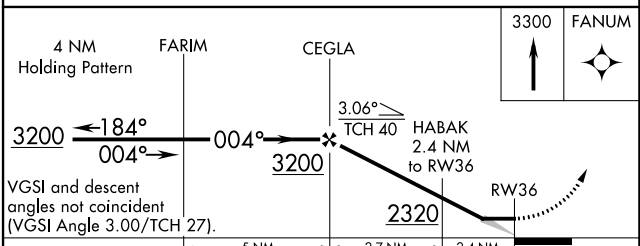

APP CRS	Rwy Idg	3200
004°	TDZE	1500
	Apt Elev	1501

RNAV (GPS) RWY 36

PARK FALLS MUNI (PKF)

NA DME/DME RNP-0.3 NA. Procedure NA at night. Use Phillips altimeter setting. MISSED APPROACH: Climb to 3300 direct FANUM and hold.

PBH AWOS-3 125.875	MINNEAPOLIS CENTER 133.65 281.5	CTAF 122.90

CATEGORY	A	B	C	D
LNAV MDA	2000-1	500 (500-1)	2000-1¼ 500 (500-1¼)	NA
CIRCLING	2060-1	559 (600-1)	2180-2 679 (700-2)	NA

EC-3, 13 JUN 2024 to 11 JUL 2024

EC-3, 13 JUN 2024 to 11 JUL 2024