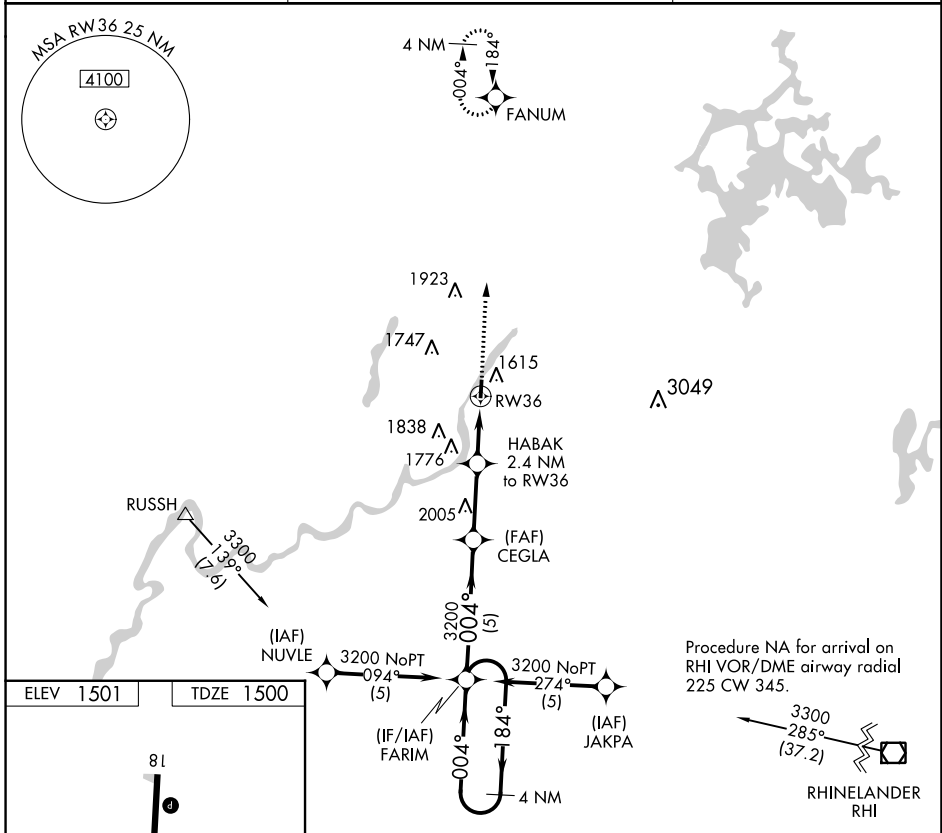

APP CRS	Rwy Idg	3200
004°	TDZE	1500
	Apt Elev	1501

RNAV (GPS) RWY 36

PARK FALLS MUNI (PKF)

NA DME/DME RNP-0.3 NA. Procedure NA at night. Use Phillips altimeter setting. MISSED APPROACH: Climb to 3300 direct FANUM and hold.

PBH AWOS-3 125.875	MINNEAPOLIS CENTER 133.65 281.5	CTAF 122.90

CATEGORY	A	B	C	D
LNAV MDA	2000-1	500 (500-1)	2000-1¼ 500 (500-1¼)	NA
CIRCLING	2060-1	559 (600-1)	2180-2 679 (700-2)	NA

EC-3, 13 JUN 2024 to 11 JUL 2024

EC-3, 13 JUN 2024 to 11 JUL 2024