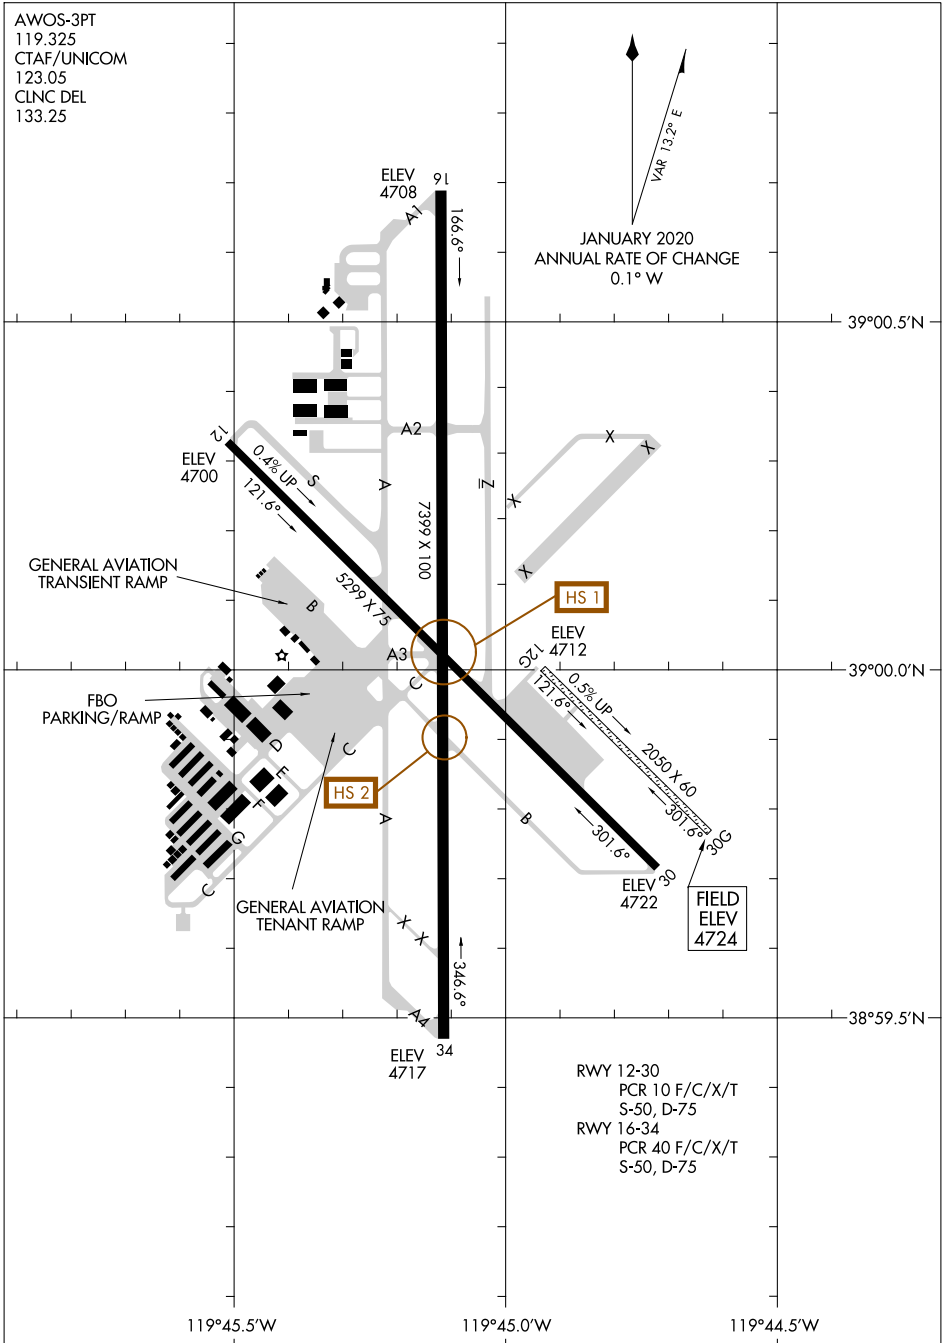

22251

AIRPORT DIAGRAM

AL-9430 (FAA)

MINDEN-TAHOE (MEV)
MINDEN, NEVADA

AWOS-3PT
119.325
CTAF/UNICOM
123.05
CLNC DEL
133.25

VAR 13.2° E
JANUARY 2020
ANNUAL RATE OF CHANGE
0.1° W

SW-4, 13 JUN 2024 to 11 JUL 2024

SW-4, 13 JUN 2024 to 11 JUL 2024

AIRPORT DIAGRAM

22251

MINDEN, NEVADA
MINDEN-TAHOE (MEV)