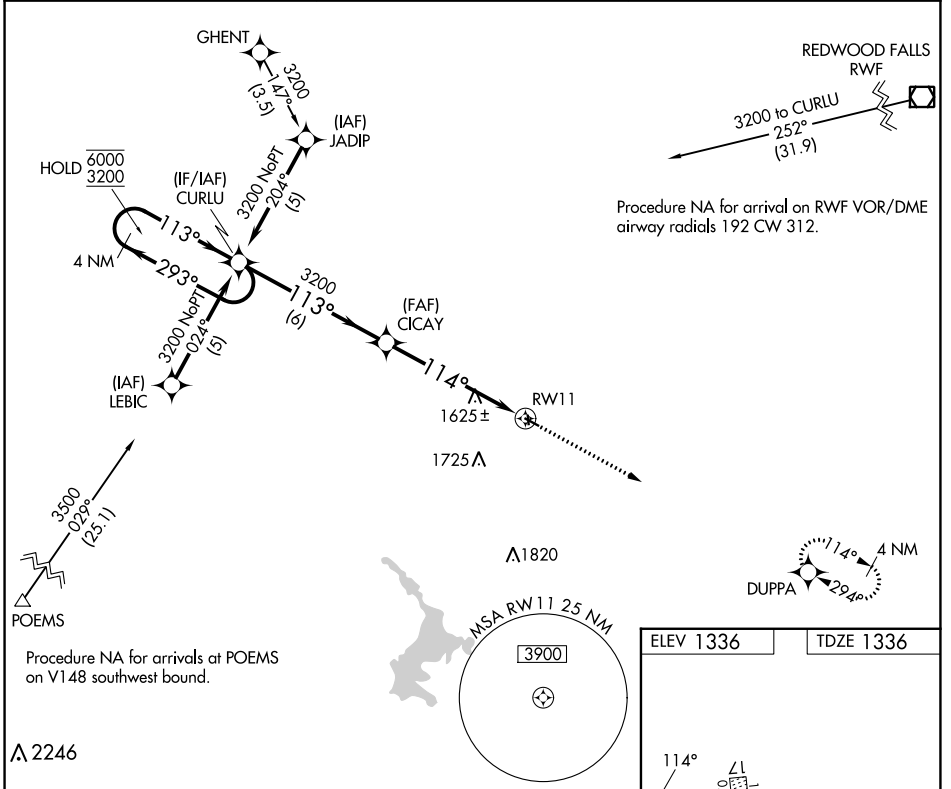

APP CRS	Rwy Idg	<b>3098</b>
<b>114°</b>	TDZE	<b>1336</b>
	Apt Elev	<b>1336</b>

# RNAV (GPS) RWY 11

TRACY MUNI (TKC)

RNP APCH - GPS.	MISSED APPROACH: Climb to 3000 direct DUPPA and hold.
<p>Procedure NA at night. Rwy 11 helicopter visibility reduction below 1 SM NA. Circling NA to Rwy 17-35.</p>	

AWOS-3PT <b>120.0</b>	MINNEAPOLIS CENTER <b>127.1 290.2</b>	CTAF <b>122.9</b>
--------------------------	--	----------------------

CATEGORY	A	B	C	D
RNAV MDA	1920-1	584 (600-1)		NA
CIRCLING	1960-1	624 (700-1)		NA

MIRL Rwy 11-29

NC-1, 13 JUN 2024 to 11 JUL 2024

NC-1, 13 JUN 2024 to 11 JUL 2024