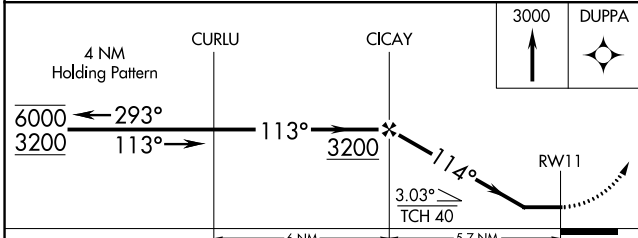

APP CRS	Rwy Idg	3098
114°	TDZE	1336
	Apt Elev	1336

RNAV (GPS) RWY 11

TRACY MUNI (TKC)

RNP APCH - GPS.	MISSED APPROACH: Climb to 3000 direct DUPPA and hold.
Procedure NA at night. Rwy 11 helicopter visibility reduction below 1 SM NA. Circling NA to Rwy 17-35.	

AWOS-3PT 120.0	MINNEAPOLIS CENTER 127.1 290.2	CTAF 122.9

CATEGORY	A	B	C	D
RNAV MDA	1920-1	584 (600-1)		NA
CIRCLING	1960-1	624 (700-1)		NA

MIRL Rwy 11-29

NC-1, 13 JUN 2024 to 11 JUL 2024

NC-1, 13 JUN 2024 to 11 JUL 2024