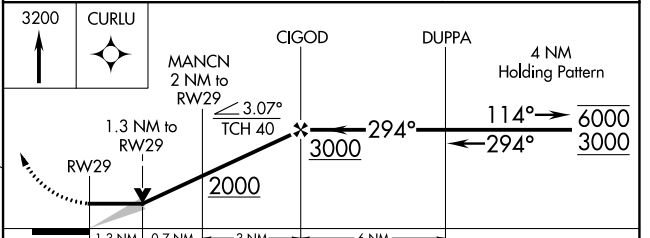

# RNAV (GPS) RWY 29

TRACY MUNI (TKC)

RNP APCH-GPS.	MISSED APPROACH: Climb to 3200 direct CURLU and hold.
Procedure NA at night. Circling NA to Rwy 17-35.	

AWOS-3PT <b>120.0</b>	MINNEAPOLIS CENTER <b>127.1 290.2</b>	CTAF <b>122.9</b>
--------------------------	--	----------------------

NC-1, 13 JUN 2024 to 11 JUL 2024

NC-1, 13 JUN 2024 to 11 JUL 2024

ELEV 1336	TDZE 1335
-----------	-----------

CATEGORY	A	B	C	D
LNAV MDA	1720-1	385 (400-1)		NA
CIRCLING	1920-1	584 (600-1)		NA