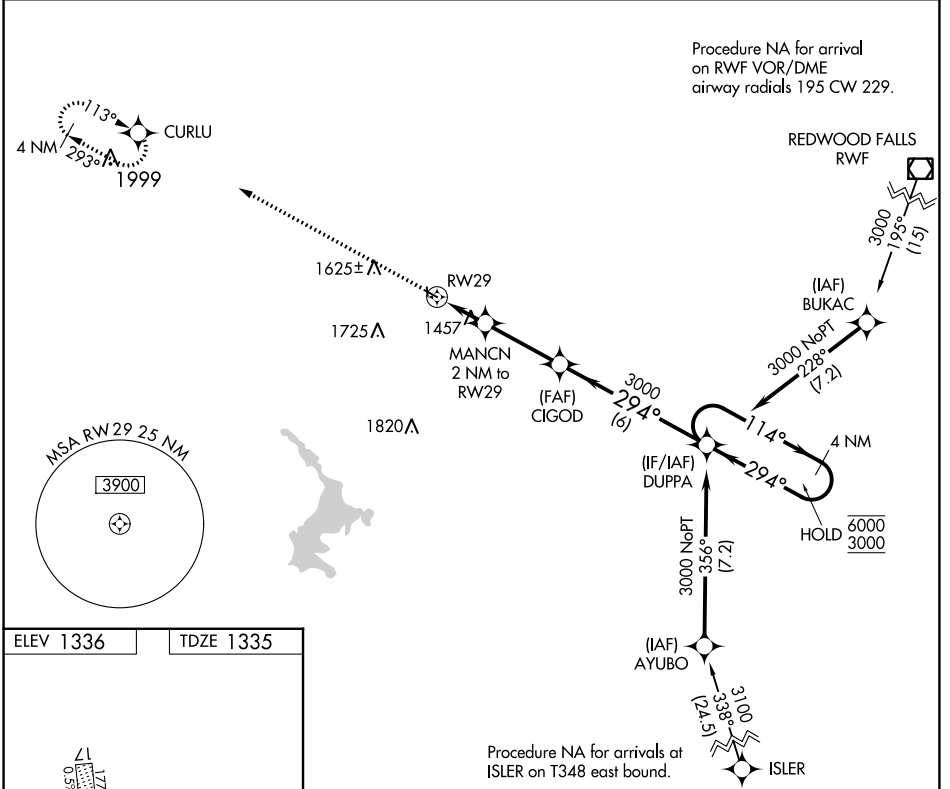

APP CRS	Rwy Idg	<b>3098</b>
<b>294°</b>	TDZE	<b>1335</b>
	Apt Elev	<b>1336</b>

# RNAV (GPS) RWY 29

TRACY MUNI (TKC)

RNP APCH-GPS.	MISSED APPROACH: Climb to 3200 direct CURLU and hold.
Procedure NA at night. Circling NA to Rwy 17-35.	

AWOS-3PT <b>120.0</b>	MINNEAPOLIS CENTER <b>127.1 290.2</b>	CTAF <b>122.9</b>
--------------------------	--	----------------------

NC-1, 13 JUN 2024 to 11 JUL 2024

NC-1, 13 JUN 2024 to 11 JUL 2024

ELEV 1336	TDZE 1335
-----------	-----------

CATEGORY	A	B	C	D
LNAV MDA	1720-1	385 (400-1)		NA
CIRCLING	1920-1	584 (600-1)		NA