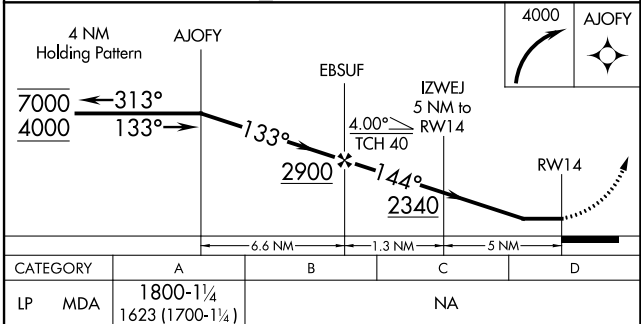

WAAS CH 50145 W14A	APP CRS 144°	Rwy Idg TDZE Apt Elev	3300 177 177
--	------------------------	-----------------------------	---

RNAV (GPS) RWY 14

CROOKED CREEK (CJX)(PACJ)

RNP APCH-GPS.	MISSED APPROACH: Climbing right turn to 4000 direct AJOFY and hold.
Procedure NA at night. Rwy 14 helicopter visibility reduction below 3/4 SM NA. Use Sleetmute climeter setting.	

AWOS-3PT 118.4	SLQ/PASL AWOS-3P 134.85	ANCHORAGE CENTER 128.5 379.9	CTAF 122.8
--------------------------	-----------------------------------	--	----------------------

AK, 16 MAY 2024 to 11 JUL 2024

AK, 16 MAY 2024 to 11 JUL 2024