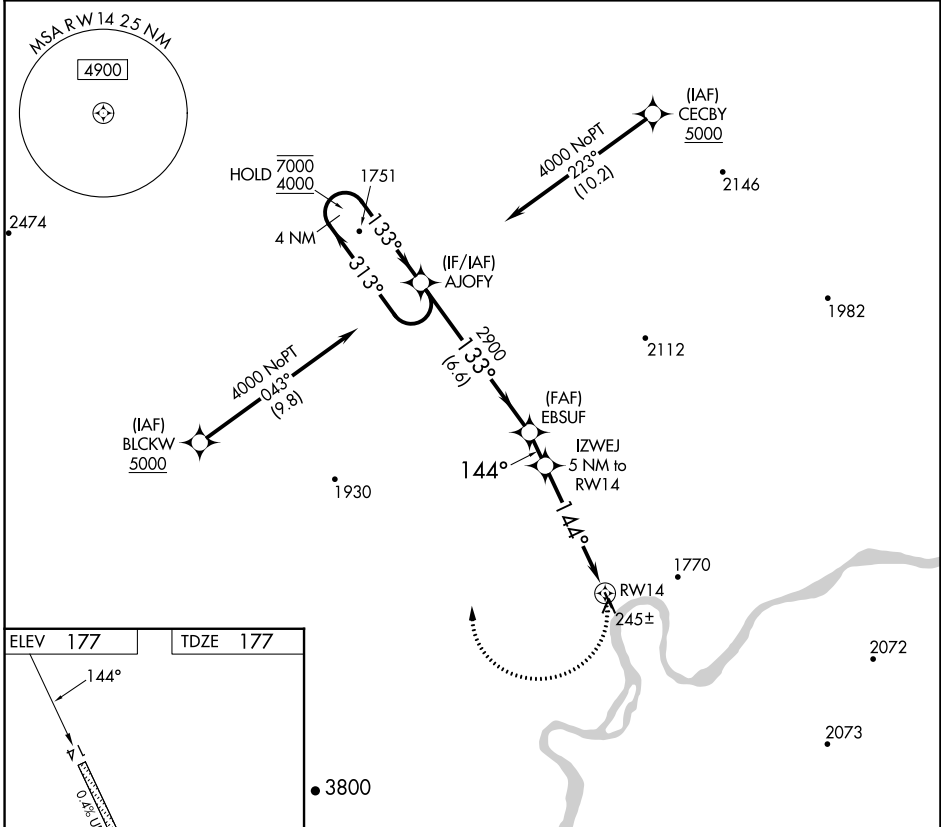

WAAS CH 50145 W14A	APP CRS 144°	Rwy Idg TDZE Apt Elev	3300 177 177
--	------------------------	-----------------------------	---

RNAV (GPS) RWY 14

CROOKED CREEK (CJX)(PACJ)

RNP APCH-GPS.	MISSED APPROACH: Climbing right turn to 4000 direct AJOFY and hold.
Procedure NA at night. Rwy 14 helicopter visibility reduction below 3/4 SM NA. Use Sleetmute climeter setting.	

AWOS-3PT 118.4	SLQ/PASL AWOS-3P 134.85	ANCHORAGE CENTER 128.5 379.9	CTAF 122.8
--------------------------	-----------------------------------	--	----------------------

AK, 16 MAY 2024 to 11 JUL 2024

AK, 16 MAY 2024 to 11 JUL 2024