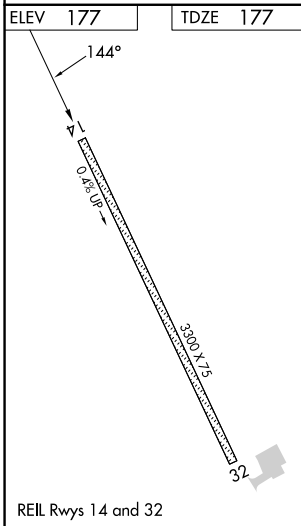

WAAS CH 50145 W14A	APP CRS 144°	Rwy Idg TDZE Apt Elev	3300 177 177
--	------------------------	-----------------------------	---

RNAV (GPS) RWY 14

CROOKED CREEK (CJX)(PACJ)

RNP APCH-GPS.	MISSED APPROACH: Climbing right turn to 4000 direct AJOFY and hold.
Procedure NA at night. Rwy 14 helicopter visibility reduction below 3/4 SM NA. Use Sleetmute climeter setting.	

AWOS-3PT 118.4	SLQ/PASL AWOS-3P 134.85	ANCHORAGE CENTER 128.5 379.9	CTAF 122.8
--------------------------	-----------------------------------	--	----------------------

AK, 16 MAY 2024 to 11 JUL 2024

AK, 16 MAY 2024 to 11 JUL 2024