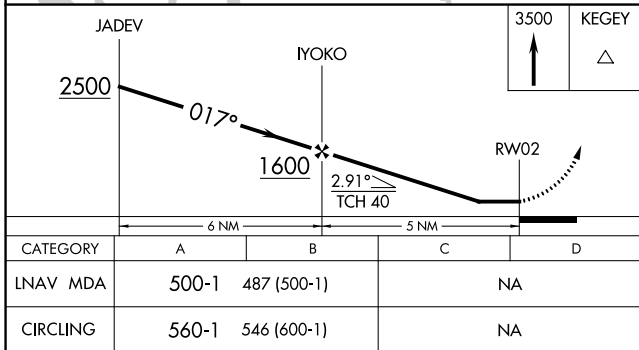

RNAV (GPS) RWY 2

KOTLIK (2A9) (PFKO)

APP CRS 017°	Rwy Idg TDZE Apt Elev	4400 13 14
------------------------	-----------------------------	---------------------------------------

RNP APCH.		MISSED APPROACH: Climb to 3500 direct KEGEY and hold.	
<p>⚠️ Circling Rwy 20 NA at night.</p> <p>⚠️ Rwy 2 helicopter visibility reduction below 3/4 SM NA.</p>			
AWOS-3PT 118.1	ENM/PAEM AWOS-3P 135.35	ANCHORAGE CENTER 124.0	CTAF 122.90