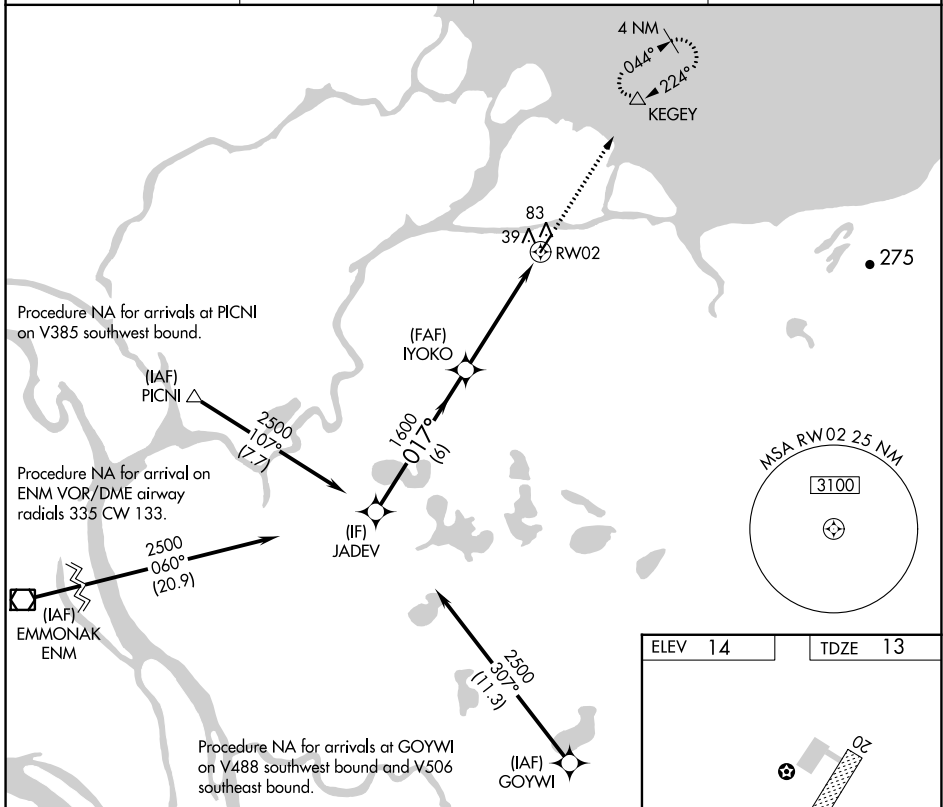

RNAV (GPS) RWY 2

KOTLIK (2A9) (PFKO)

APP CRS 017°	Rwy Idg TDZE Apt Elev	4400 13 14
------------------------	-----------------------------	---------------------------------------

RNP APCH.		MISSED APPROACH: Climb to 3500 direct KEGEY and hold.	
<p>⚠️ Circling Rwy 20 NA at night.</p> <p>⚠️ Rwy 2 helicopter visibility reduction below 3/4 SM NA.</p>			
AWOS-3PT 118.1	ENM/PAEM AWOS-3P 135.35	ANCHORAGE CENTER 124.0	CTAF 122.90

AK, 16 MAY 2024 to 11 JUL 2024

AK, 16 MAY 2024 to 11 JUL 2024