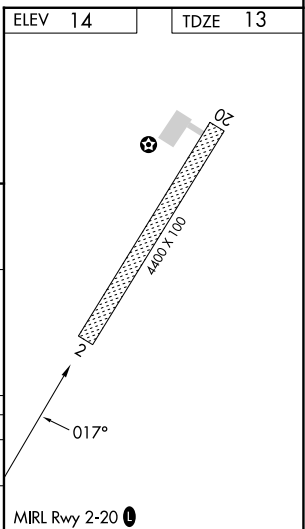

RNAV (GPS) RWY 2

KOTLIK (2A9) (PFKO)

APP CRS 017°	Rwy Idg TDZE Apt Elev	4400 13 14
------------------------	-----------------------------	---------------------------------------

RNP APCH.		MISSED APPROACH: Climb to 3500 direct KEGEY and hold.	
<p>⚠️ Circling Rwy 20 NA at night.</p> <p>⚠️ Rwy 2 helicopter visibility reduction below 3/4 SM NA.</p>			
AWOS-3PT 118.1	ENM/PAEM AWOS-3P 135.35	ANCHORAGE CENTER 124.0	CTAF 122.90