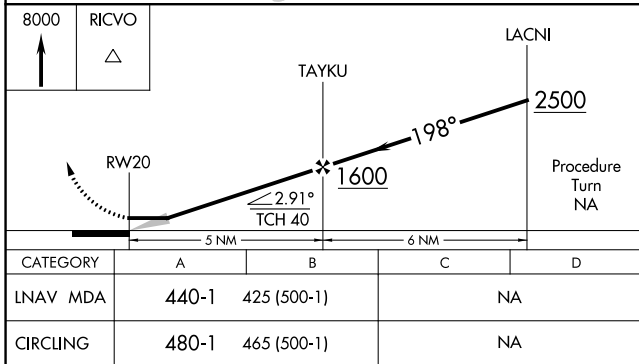

APP CRS 198°	Rwy Idg TDZE Apt Elev	4400 15 15
------------------------	-----------------------------	---------------------------------------

RNAV (GPS) RWY 20

KOTLIK (2A9) (PFKO)

NA	DME/DME RNP-0.3 NA. Use Emmonak altimeter setting. Procedure NA at night.	MISSED APPROACH: Climb to 8000 direct RICVO WP and hold.
-----------	--	--

AWOS-3PT 118.1	ENM/PAEM AWOS-3P 135.35	ANCHORAGE CENTER 124.0	CTAF 122.90
--------------------------	-----------------------------------	----------------------------------	-----------------------

AK, 16 MAY 2024 to 11 JUL 2024