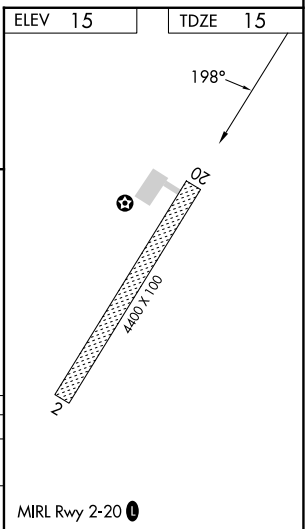

APP CRS 198°	Rwy Idg TDZE Apt Elev	4400 15 15

RNAV (GPS) RWY 20

KOTLIK (2A9) (PFKO)

NA	DME/DME RNP-0.3 NA. Use Emmonak altimeter setting. Procedure NA at night.	MISSED APPROACH: Climb to 8000 direct RICVO WP and hold.

AWOS-3PT 118.1	ENM/PAEM AWOS-3P 135.35	ANCHORAGE CENTER 124.0	CTAF 122.90

AK, 16 MAY 2024 to 11 JUL 2024

AK, 16 MAY 2024 to 11 JUL 2024