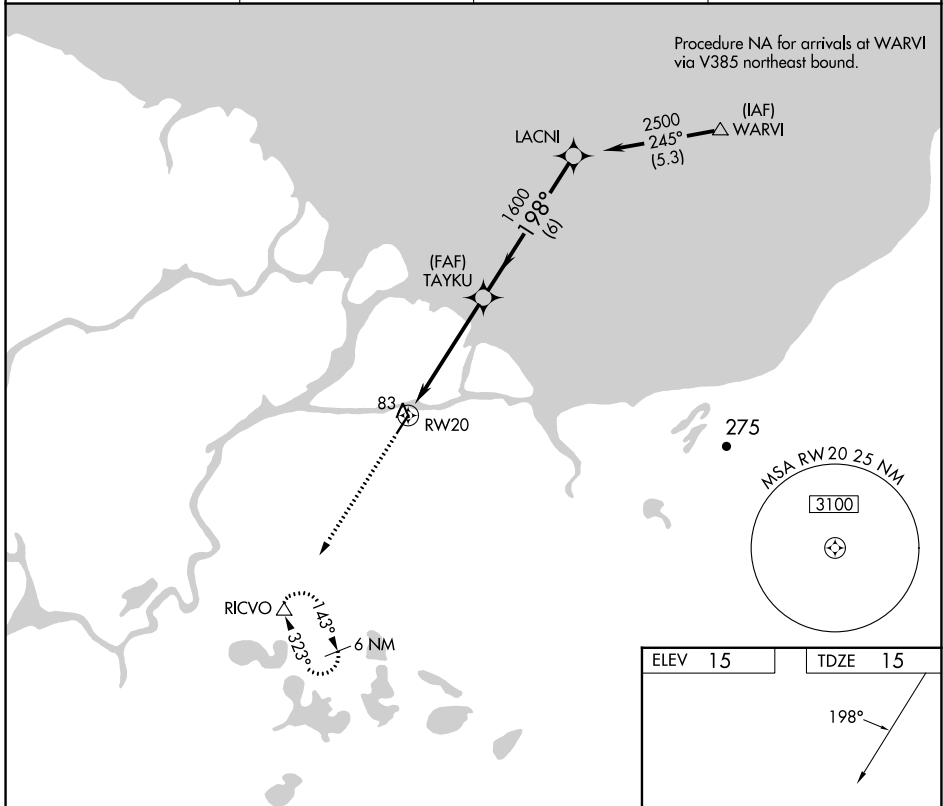

APP CRS 198°	Rwy Idg TDZE Apt Elev	4400 15 15
------------------------	-----------------------------	---------------------------------------

RNAV (GPS) RWY 20

KOTLIK (2A9) (PFKO)

NA	DME/DME RNP-0.3 NA. Use Emmonak altimeter setting. Procedure NA at night.	MISSED APPROACH: Climb to 8000 direct RICVO WP and hold.
-----------	--	--

AWOS-3PT 118.1	ENM/PAEM AWOS-3P 135.35	ANCHORAGE CENTER 124.0	CTAF 122.90
--------------------------	-----------------------------------	----------------------------------	-----------------------

AK, 16 MAY 2024 to 11 JUL 2024

AK, 16 MAY 2024 to 11 JUL 2024