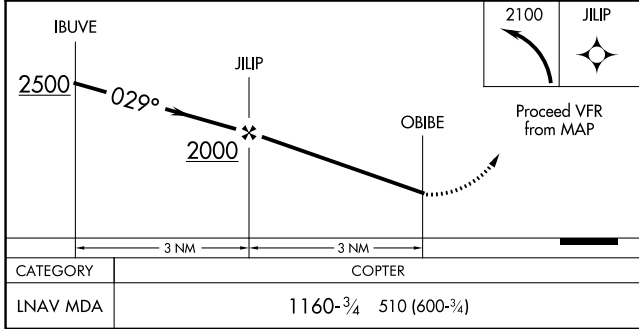

COPTER RNAV (GPS) 029° WASHINGTON ISLAND (2P2)

APP CRS 029°	Rwy Idg Sfc Elev Apt Elev	N/A 650 N/A
------------------------	---------------------------------	--------------------------

RNP APCH. ▲ NA		MISSED APPROACH: Climbing left turn to 2100 direct JILIP and hold.
AWOS-3PT 118.525	MINNEAPOLIS CENTER 127.65	CTAF 122.9

COPTER RNAV (GPS) 029°

EC-3, 13 JUN 2024 to 11 JUL 2024

EC-3, 13 JUN 2024 to 11 JUL 2024