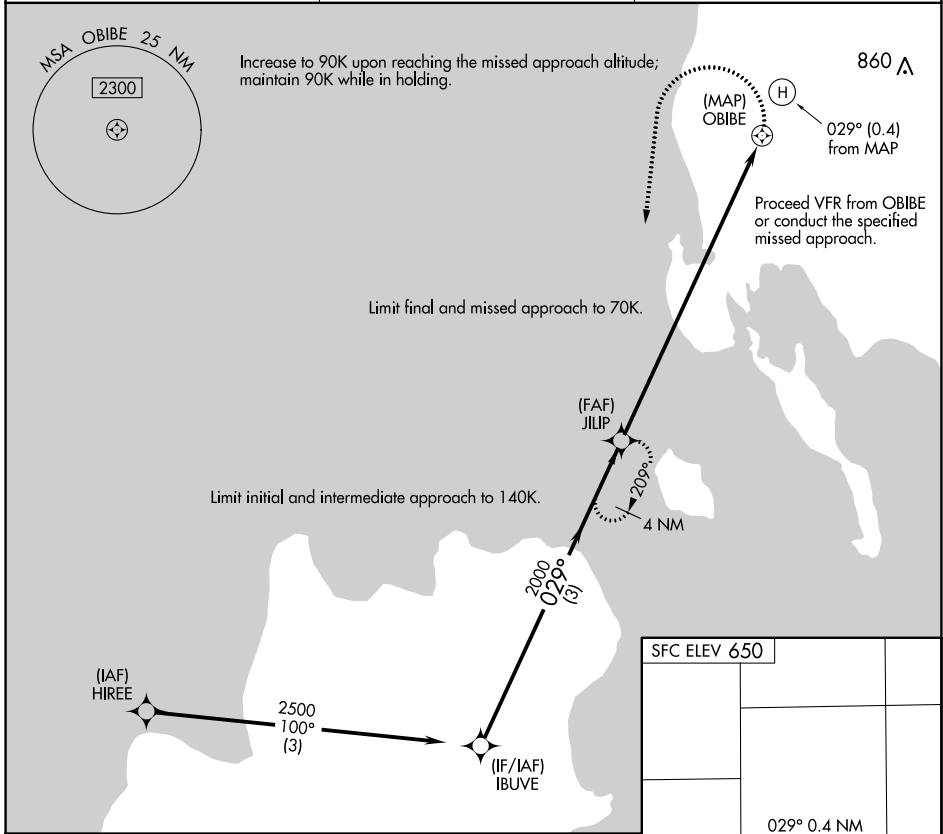

COPTER RNAV (GPS) 029° WASHINGTON ISLAND (2P2)

APP CRS 029°	Rwy Idg Sfc Elev Apt Elev	N/A 650 N/A
------------------------	---------------------------------	--------------------------

RNP APCH. ▲ NA		MISSED APPROACH: Climbing left turn to 2100 direct JILIP and hold.
AWOS-3PT 118.525	MINNEAPOLIS CENTER 127.65	CTAF 122.9

COPTER RNAV (GPS) 029°

EC-3, 13 JUN 2024 to 11 JUL 2024

EC-3, 13 JUN 2024 to 11 JUL 2024