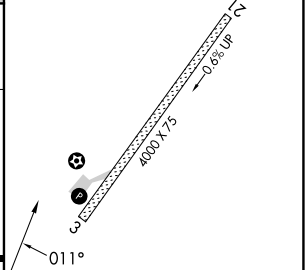

APP CRS	Rwy Idg	4000
011°	TDZE	62
	Apt Elev	62

RNAV (GPS) RWY 3

GOLOVIN (GLV) (PAGL)

RNP APCH.

⚠ Circling NA southeast of Rwy 3-21.
⚠ Rwy 3 helicopter visibility reduction below ¾ SM NA.

MISSED APPROACH: Climb to 500 then climbing left turn to 3000 direct WUKPO and on track 210° to WONAB and hold.

AWOS-3P 135.75	ANCHORAGE CENTER 133.3 290.4	NOME RADIO 122.05	CTAF 122.90
--------------------------	--	-----------------------------	-----------------------

ELEV 62	TDZE 62
---------	---------

CATEGORY	A	B	C	D
LNAV MDA	400-1 338 (400-1)			
CIRCLING	460-1 398 (400-1)	520-1 458 (500-1)	680-1¾ 618 (700-1¾)	1000-3 938 (1000-3)