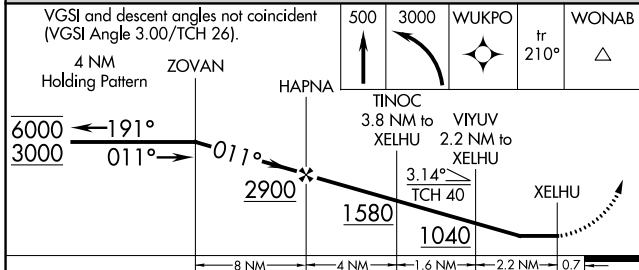

APP CRS	Rwy Idg	4000
011°	TDZE	62
	Apt Elev	62

RNAV (GPS) RWY 3

GOLOVIN (GLV) (PAGL)

RNP APCH.

⚠ Circling NA southeast of Rwy 3-21.
⚠ Rwy 3 helicopter visibility reduction below ¾ SM NA.

MISSED APPROACH: Climb to 500 then climbing left turn to 3000 direct WUKPO and on track 210° to WONAB and hold.

AWOS-3P 135.75	ANCHORAGE CENTER 133.3 290.4	NOME RADIO 122.05	CTAF 122.90
--------------------------	--	-----------------------------	-----------------------

ELEV 62	TDZE 62
---------	---------

CATEGORY	A	B	C	D
LNAV MDA	400-1 338 (400-1)			
CIRCLING	460-1 398 (400-1)	520-1 458 (500-1)	680-1¾ 618 (700-1¾)	1000-3 938 (1000-3)