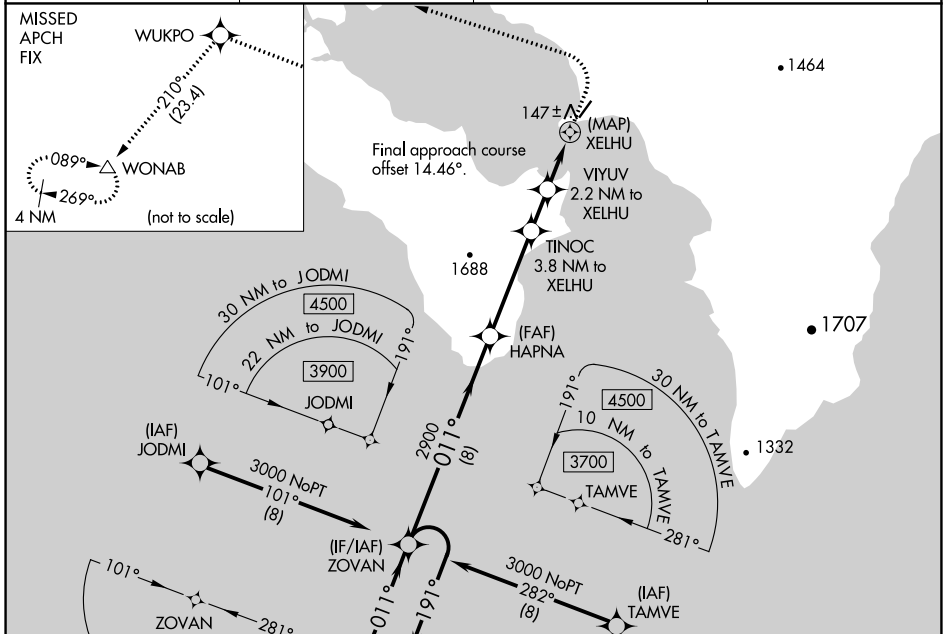

APP CRS	Rwy Idg	4000
011°	TDZE	62
	Apt Elev	62

RNAV (GPS) RWY 3

GOLOVIN (GLV) (PAGL)

RNP APCH.

⚠ Circling NA southeast of Rwy 3-21.
⚠ Rwy 3 helicopter visibility reduction below ¾ SM NA.

MISSED APPROACH: Climb to 500 then climbing left turn to 3000 direct WUKPO and on track 210° to WONAB and hold.

AWOS-3P 135.75	ANCHORAGE CENTER 133.3 290.4	NOME RADIO 122.05	CTAF 122.90
--------------------------	--	-----------------------------	-----------------------

ELEV 62	TDZE 62
---------	---------

CATEGORY	A	B	C	D
LNAV MDA	400-1 338 (400-1)			
CIRCLING	460-1 398 (400-1)	520-1 458 (500-1)	680-1¾ 618 (700-1¾)	1000-3 938 (1000-3)

MIRL Rwy 3-21

AK, 16 MAY 2024 to 11 JUL 2024

AK, 16 MAY 2024 to 11 JUL 2024