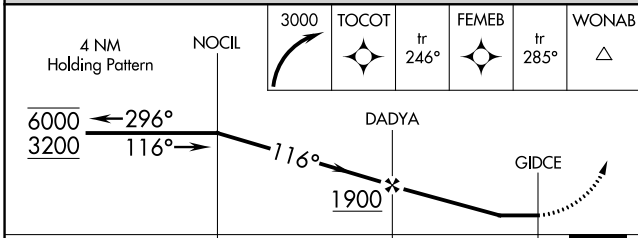

APP CRS 116°	Rwy Idg TDZE Apt Elev	N/A N/A 57
------------------------	-----------------------------	---------------------------------------

RNAV (GPS)-A

GOLOVIN (GLV) (PAGL)

RNP APCH.		MISSED APPROACH: Climbing right turn to 3000 direct TOCOT and on track 246° to FEMEB and on track 285° to WONAB and hold.	
Circling NA southeast of Rwy 3-21.		AWOS-3P 135.75	ANCHORAGE CENTER 133.3 290.4
		NOME RADIO 122.05	CTAF 122.9

ELEV	57
------	----

CATEGORY	A	B	C	D
CIRCLING	480-1 423 (500-1)	520-1 463 (500-1)	680-1¾ 623 (700-1¾)	1000-3 943 (1000-3)

AK, 16 MAY 2024 to 11 JUL 2024

AK, 16 MAY 2024 to 11 JUL 2024

MIRL Rwy 3-21