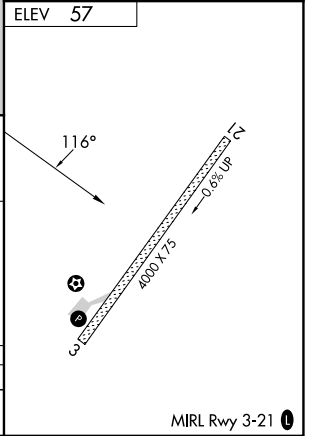

APP CRS 116°	Rwy Idg TDZE Apt Elev	N/A N/A 57
------------------------	-----------------------------	---------------------------------------

RNAV (GPS)-A

GOLOVIN (GLV) (PAGL)

RNP APCH.		MISSED APPROACH: Climbing right turn to 3000 direct TOCOT and on track 246° to FEMEB and on track 285° to WONAB and hold.	
Circling NA southeast of Rwy 3-21.		AWOS-3P 135.75	ANCHORAGE CENTER 133.3 290.4
		NOME RADIO 122.05	CTAF 122.9

ELEV	57
------	----

CATEGORY	A	B	C	D
CIRCLING	480-1 423 (500-1)	520-1 463 (500-1)	680-1¾ 623 (700-1¾)	1000-3 943 (1000-3)

AK, 16 MAY 2024 to 11 JUL 2024

AK, 16 MAY 2024 to 11 JUL 2024

MIRL Rwy 3-21