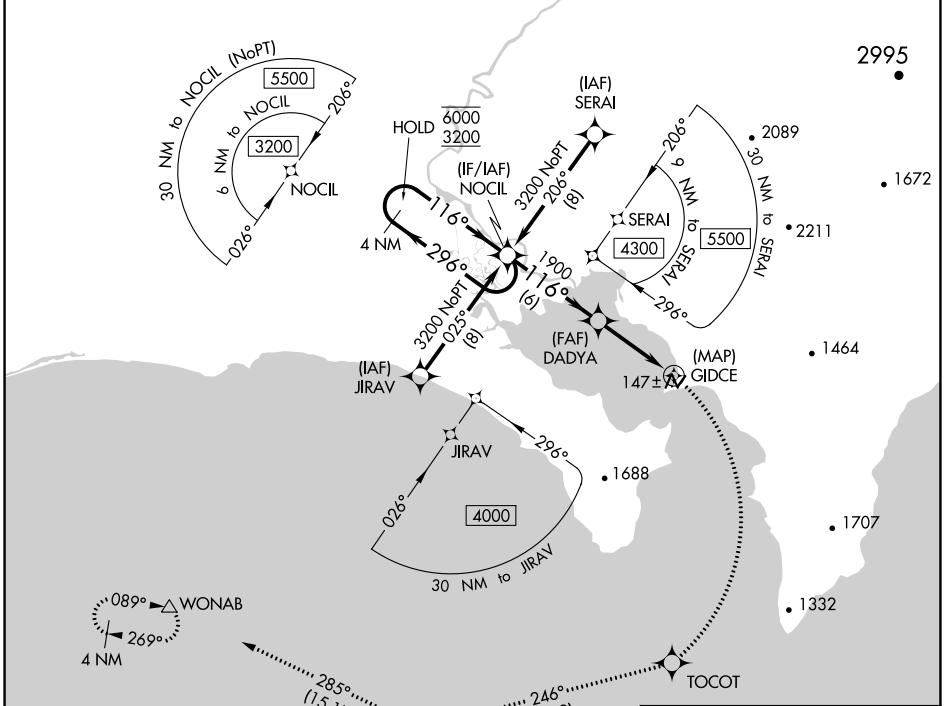

APP CRS 116°	Rwy Idg TDZE Apt Elev	N/A N/A 57
------------------------	-----------------------------	---------------------------------------

RNAV (GPS)-A

GOLOVIN (GLV) (PAGL)

RNP APCH.		MISSED APPROACH: Climbing right turn to 3000 direct TOCOT and on track 246° to FEMEB and on track 285° to WONAB and hold.	
Circling NA southeast of Rwy 3-21.		AWOS-3P 135.75	ANCHORAGE CENTER 133.3 290.4
		NOME RADIO 122.05	CTAF 122.9

ELEV	57
------	----

CATEGORY	A	B	C	D
CIRCLING	480-1 423 (500-1)	520-1 463 (500-1)	680-1¾ 623 (700-1¾)	1000-3 943 (1000-3)

AK, 16 MAY 2024 to 11 JUL 2024

AK, 16 MAY 2024 to 11 JUL 2024

MIRL Rwy 3-21