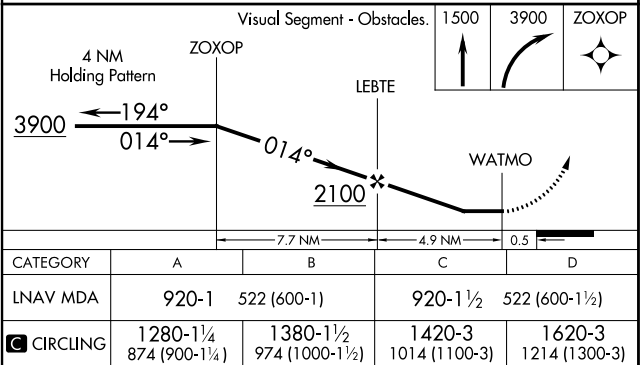

# RNAV (GPS) RWY 3

NULATO (NUL) (PANU)

APP CRS <b>014°</b>	Rwy Idg <b>4011</b>
	TDZE <b>398</b>
	Apt Elev <b>406</b>

**NA** Rwy 3 helicopter visibility reduction below 1 SM NA.  
 DME/DME RNP-0.3 NA. Procedure NA at night.  
 Use Galena altimeter setting.

MISSED APPROACH: Climb to 1500 then climbing right turn to 3900 direct ZOXOP and hold.

AWOS-3PT <b>118.0</b>	GAL/PAGA AWOS-3P <b>132.525</b>	ANCHORAGE CENTER <b>127.0 290.2</b>	FAIRBANK RADIO <b>122.2</b>	UNICOM <b>122.90</b>
--------------------------	------------------------------------	--	--------------------------------	-------------------------