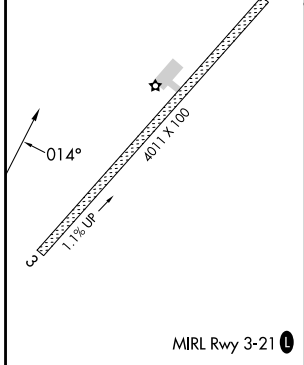

# RNAV (GPS) RWY 3

NULATO (NUL) (PANU)

APP CRS <b>014°</b>	Rwy Idg <b>4011</b>
	TDZE <b>398</b>
	Apt Elev <b>406</b>

**NA** Rwy 3 helicopter visibility reduction below 1 SM NA.  
 DME/DME RNP-0.3 NA. Procedure NA at night.  
 Use Galena altimeter setting.

MISSED APPROACH: Climb to 1500 then climbing right turn to 3900 direct ZOXOP and hold.

AWOS-3PT <b>118.0</b>	GAL/PAGA AWOS-3P <b>132.525</b>	ANCHORAGE CENTER <b>127.0 290.2</b>	FAIRBANK RADIO <b>122.2</b>	UNICOM <b>122.90</b>
--------------------------	------------------------------------	--	--------------------------------	-------------------------