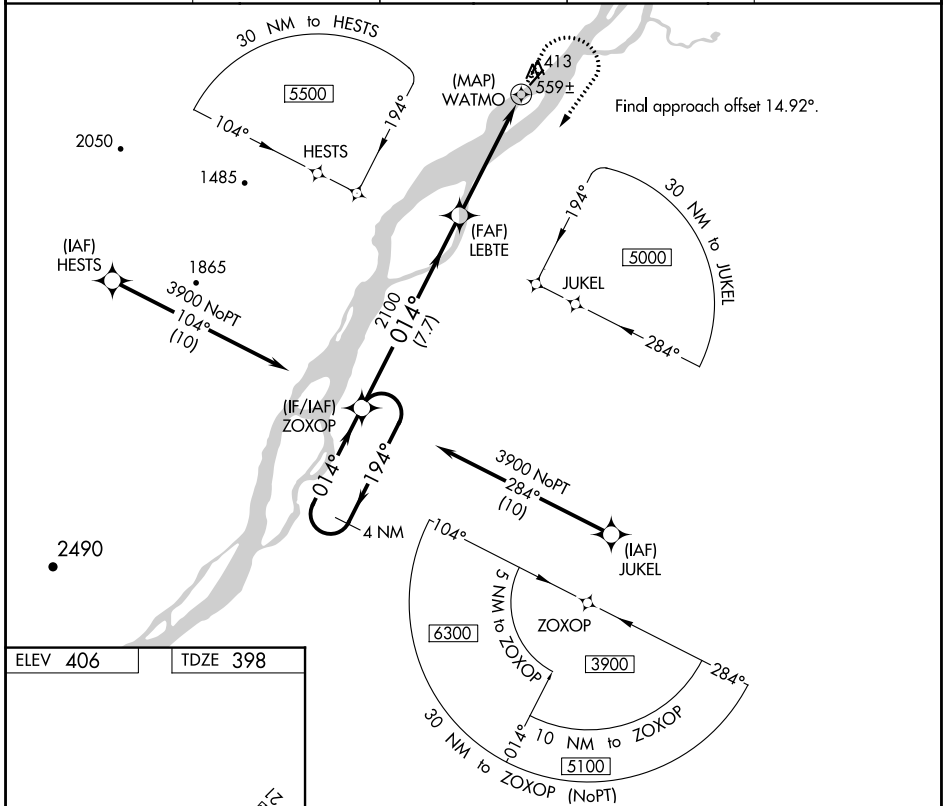

# RNAV (GPS) RWY 3

NULATO (NUL) (PANU)

APP CRS <b>014°</b>	Rwy Idg <b>4011</b>
	TDZE <b>398</b>
	Apt Elev <b>406</b>

**NA** Rwy 3 helicopter visibility reduction below 1 SM NA.  
 DME/DME RNP-0.3 NA. Procedure NA at night.  
 Use Galena altimeter setting.

MISSED APPROACH: Climb to 1500 then climbing right turn to 3900 direct ZOXOP and hold.

AWOS-3PT <b>118.0</b>	GAL/PAGA AWOS-3P <b>132.525</b>	ANCHORAGE CENTER <b>127.0 290.2</b>	FAIRBANK RADIO <b>122.2</b>	UNICOM <b>122.90</b>
--------------------------	------------------------------------	--	--------------------------------	-------------------------

AK, 16 MAY 2024 to 11 JUL 2024

AK, 16 MAY 2024 to 11 JUL 2024