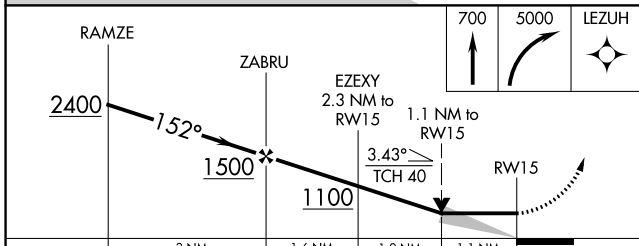

ELEV 267	TDZE 267