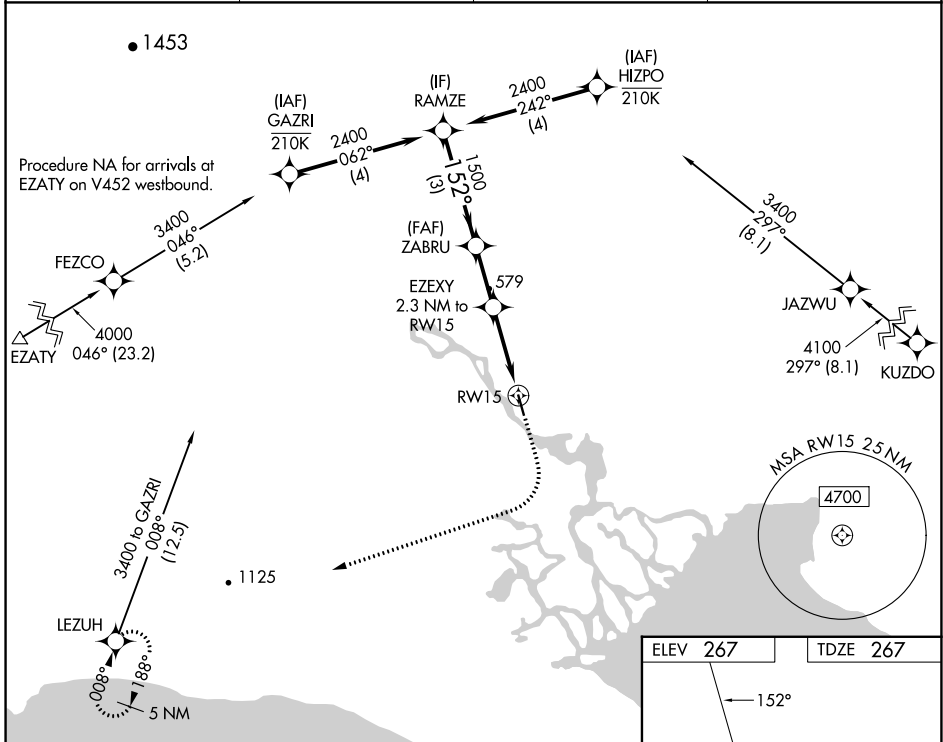

WAAS CH 82331 W15A	APP CRS 152°	Rwy Idg TDZE Apt Elev	3000 267 267
--	------------------------	-----------------------------	---

RNAV (GPS) RWY 15

WHITE MOUNTAIN (WMO) (P A W M)

RNP APCH.		MISSED APPROACH: Climb to 700 then climbing right turn to 5000 direct LEZUH and hold, continue climb-in-hold to 5000.	
Circling NA northeast of Rwy 15-33.		AWOS-3P 121.45	ANCHORAGE CENTER 133.3 290.4
		NOME RADIO 122.05	CTAF 122.9

AK, 16 MAY 2024 to 11 JUL 2024

AK, 16 MAY 2024 to 11 JUL 2024

ELEV 267	TDZE 267
----------	----------

CATEGORY	A	B	C	D
LP MDA	660-1	393 (400-1)	660-1½ 393 (400-1½)	NA
LNAV MDA	800-1	533 (600-1)	800-1½ 533 (600-1½)	NA
CIRCLING	800-1	533 (600-1)	1080-2½ 813 (900-2½)	NA

MIRL Rwy 15-33