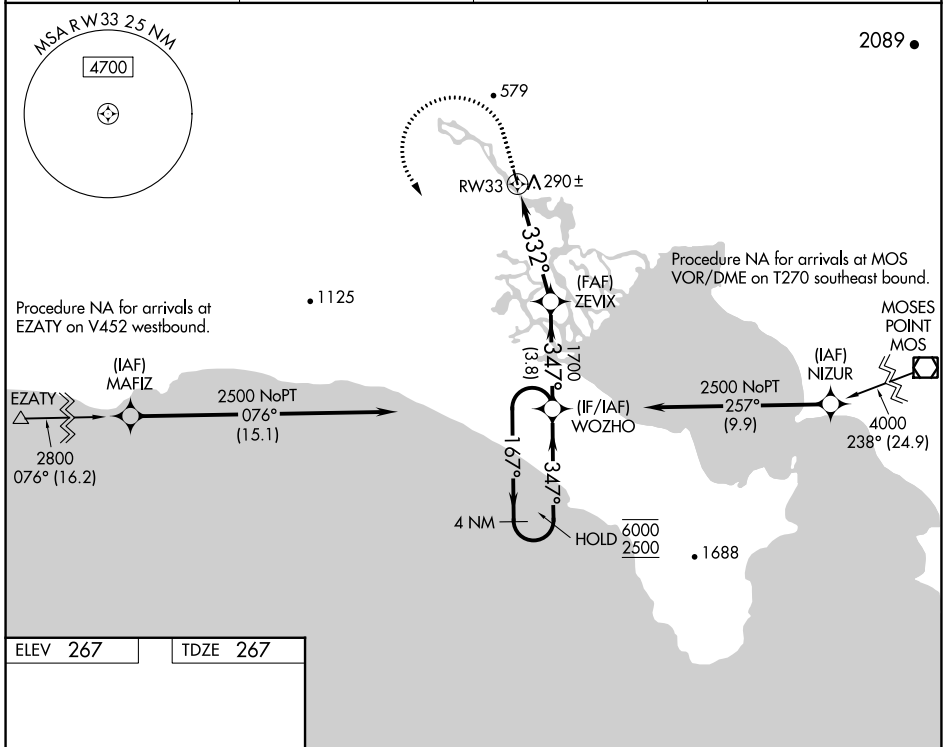

WAAS CH 97743 W33A	APP CRS 332°	Rwy ldg 3000 TDZE 267 Apt Elev 267
--	------------------------	---

RNAV (GPS) RWY 33

WHITE MOUNTAIN (WMO) (P A W M)

RNP APCH.		MISSED APPROACH: Climb to 1100 then climbing left turn to 2500 direct WOZHO and hold.	
Circling NA northeast of Rwy 15-33.		AWOS-3P 121.45	ANCHORAGE CENTER 133.3 290.4
		NOME RADIO 122.05	CTAF 122.9 0

CATEGORY	A	B	C	D
LPV DA		517-1 250 (300-1)		NA
LNAV MDA		600-1 333 (400-1)		NA
CIRCLING	620-1 353 (400-1)	720-1 453 (500-1)	1080-2½ 813 (900-2½)	NA