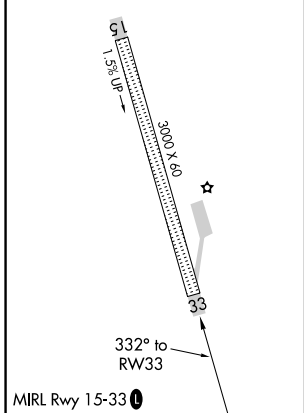

WAAS CH 97743 W33A	APP CRS 332°	Rwy ldg 3000 TDZE 267 Apt Elev 267
--	------------------------	---

RNAV (GPS) RWY 33

WHITE MOUNTAIN (WMO) (P A W M)

RNP APCH.		MISSED APPROACH: Climb to 1100 then climbing left turn to 2500 direct WOZHO and hold.	
Circling NA northeast of Rwy 15-33.		AWOS-3P 121.45	ANCHORAGE CENTER 133.3 290.4
		NOME RADIO 122.05	CTAF 122.9 0

CATEGORY	A	B	C	D
LPV DA		517-1 250 (300-1)		NA
LNAV MDA		600-1 333 (400-1)		NA
CIRCLING	620-1 353 (400-1)	720-1 453 (500-1)	1080-2½ 813 (900-2½)	NA