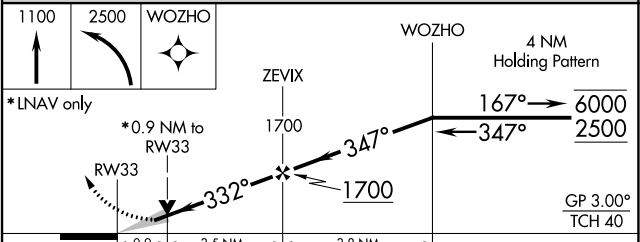

WAAS CH 97743 W33A	APP CRS 332°	Rwy ldg 3000 TDZE 267 Apt Elev 267
--	------------------------	---

RNAV (GPS) RWY 33

WHITE MOUNTAIN (WMO) (P A W M)

RNP APCH.		MISSED APPROACH: Climb to 1100 then climbing left turn to 2500 direct WOZHO and hold.	
Circling NA northeast of Rwy 15-33.		AWOS-3P 121.45	ANCHORAGE CENTER 133.3 290.4
		NOME RADIO 122.05	CTAF 122.9 0

CATEGORY	A	B	C	D
LPV DA		517-1 250 (300-1)		NA
LNAV MDA		600-1 333 (400-1)		NA
CIRCLING	620-1 353 (400-1)	720-1 453 (500-1)	1080-2½ 813 (900-2½)	NA