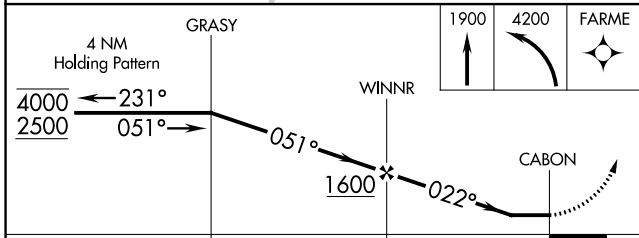

APP CRS 022°	Rwy Idg TDZE Apt Elev	N/A N/A 181
------------------------	-----------------------------	--

RNAV (GPS)-A

BOB BAKER MEML (IAN) (PAIK)

RNP APCH.	MISSED APPROACH: Climb to 1900 then climbing left turn to 4200 direct FARME and hold.
NA -29°C	Circling to Rwy 7 NA at night. Circling NA north of Rwy 7-25.

AWOS-3P 119,025	ANCHORAGE CENTER 119.2 263.0	CTAF 122.7
---------------------------	--	----------------------

CATEGORY	A	B	C	D
CIRCLING	800-1 619 (700-1)	820-1 639 (700-1)	1220-3	1039 (1100-3)

AK, 16 MAY 2024 to 11 JUL 2024