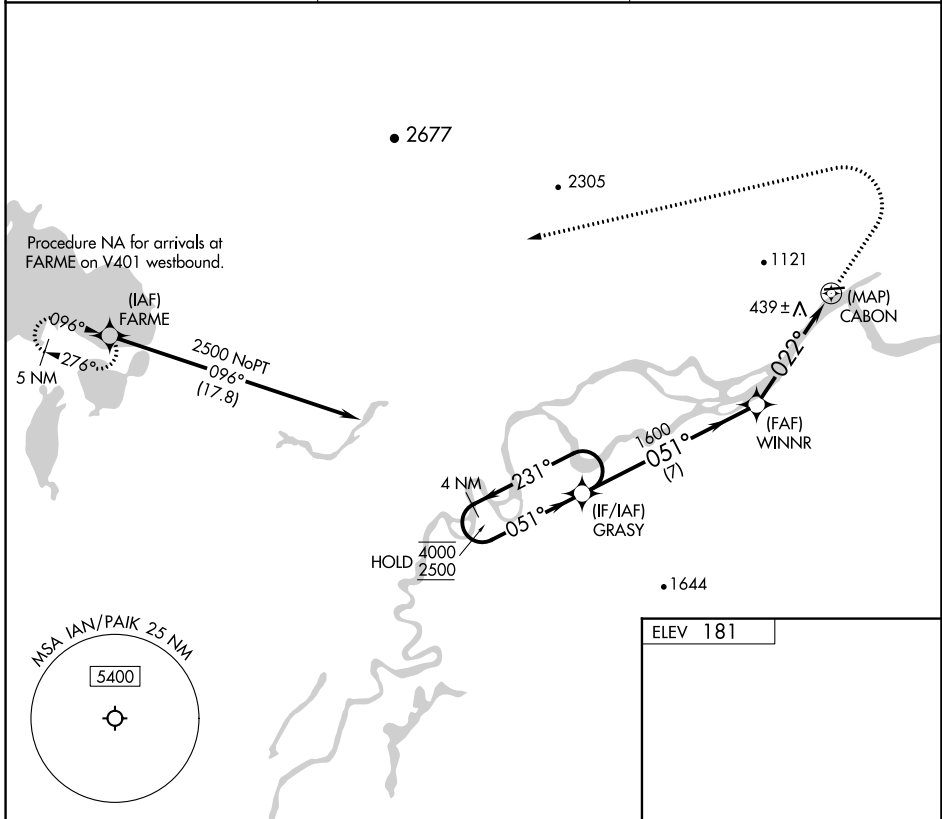

APP CRS 022°	Rwy Idg TDZE Apt Elev	N/A N/A 181
------------------------	-----------------------------	--

RNAV (GPS)-A

BOB BAKER MEML (IAN) (PAIK)

RNP APCH.	MISSED APPROACH: Climb to 1900 then climbing left turn to 4200 direct FARME and hold.
NA -29°C	Circling to Rwy 7 NA at night. Circling NA north of Rwy 7-25.

AWOS-3P 119,025	ANCHORAGE CENTER 119.2 263.0	CTAF 122.7
---------------------------	--	----------------------

CATEGORY	A	B	C	D
CIRCLING	800-1 619 (700-1)	820-1 639 (700-1)	1220-3	1039 (1100-3)

AK, 16 MAY 2024 to 11 JUL 2024

AK, 16 MAY 2024 to 11 JUL 2024