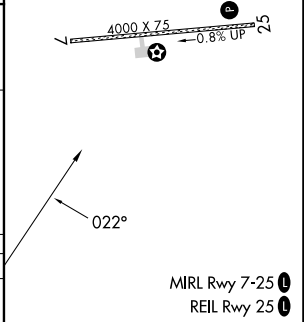

APP CRS 022°	Rwy Idg TDZE Apt Elev	N/A N/A 181
------------------------	-----------------------------	--

RNAV (GPS)-A

BOB BAKER MEML (IAN) (PAIK)

RNP APCH.	MISSED APPROACH: Climb to 1900 then climbing left turn to 4200 direct FARME and hold.
NA -29°C	Circling to Rwy 7 NA at night. Circling NA north of Rwy 7-25.

AWOS-3P 119,025	ANCHORAGE CENTER 119.2 263.0	CTAF 122.7
---------------------------	--	----------------------

CATEGORY	A	B	C	D
CIRCLING	800-1 619 (700-1)	820-1 639 (700-1)	1220-3	1039 (1100-3)

AK, 16 MAY 2024 to 11 JUL 2024