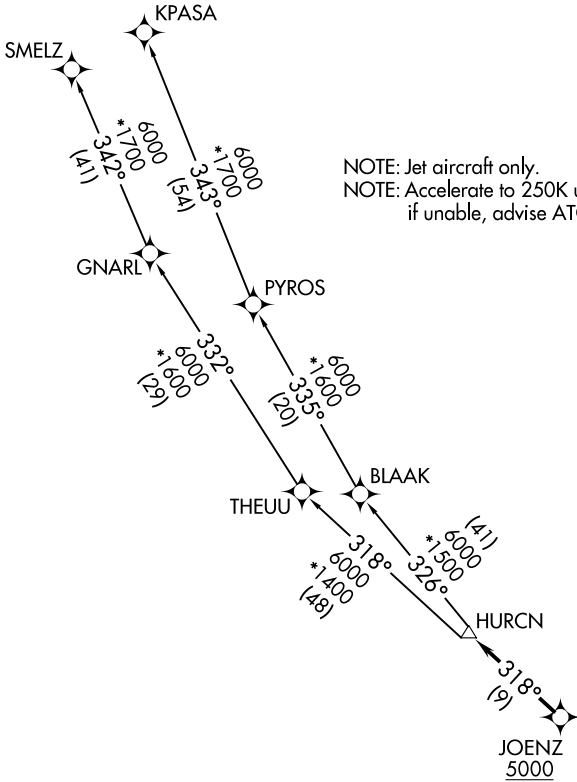

(HURCN4.HURCN) 24081

AL-10263 (FAA)

MIAMI HOMESTEAD GENERAL AVIATION (X51)

HURCN FOUR DEPARTURE (RNAV)

HOMESTEAD, FLORIDA

RNAV-1 DME/DME/IRU or GPS.

RADAR required.

**TOP ALTITUDE:
ASSIGNED BY ATC**

MIAMI DEP CON
125.5 354.1
AWOS-3
118.375
CTAF
122.8

TAKEOFF MINIMUMS

- Rwy 10: Standard with minimum climb of 500'/NM to 2400.
- Rwy 18: Standard with minimum climb of 500'/NM to 1800.
- Rwy 28: Standard with minimum climb of 500'/NM to 1900.
- Rwy 36: Standard with minimum climb of 500'/NM to 2200.

NOTE: Chart not to scale.

(CONTINUED ON FOLLOWING PAGE)

HURCN FOUR DEPARTURE (RNAV)
(HURCN4.HURCN) 21MAR24

HOMESTEAD, FLORIDA
MIAMI HOMESTEAD GENERAL AVIATION (X51)

SE-3, 13 JUN 2024 to 11 JUL 2024

SE-3, 13 JUN 2024 to 11 JUL 2024