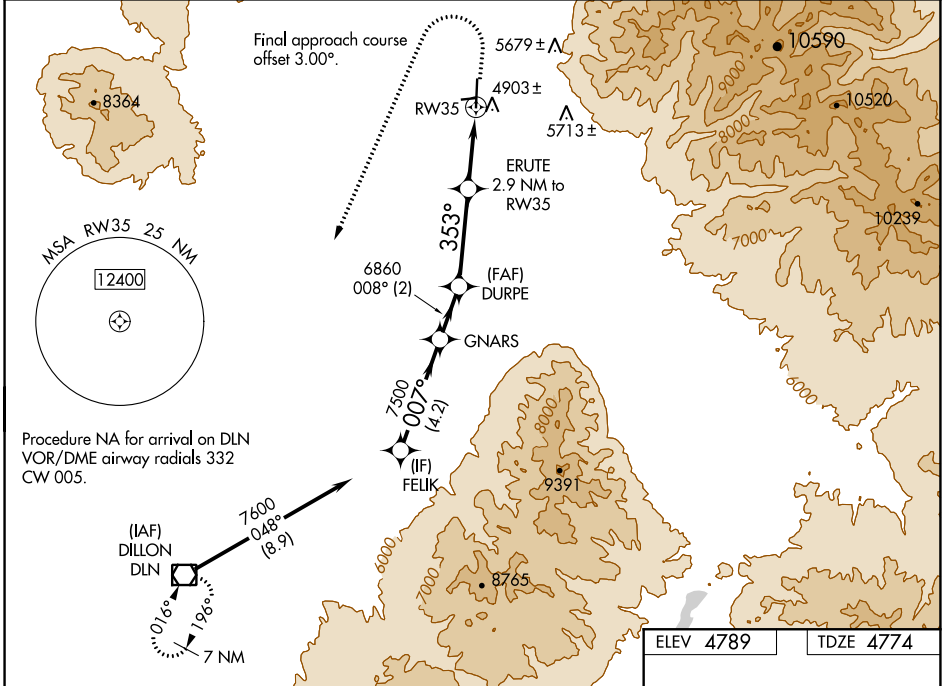

WAAS CH 42940 W35A	APP CRS 353°	Rwy Idg TDZE Apt Elev	6000 4774 4789
--	------------------------	-----------------------------	---

RNAV (GPS) RWY 35

RUBY VALLEY FLD (RVF)

RNP APCH - GPS.	MISSED APPROACH: (Do not exceed 185K until DLN VOR/DME) Climb to 5500 then climbing left turn to 11100 direct DLN VOR/DME and hold, continue climb-in-hold to 11100.
-----------------	--

AWOS-3PT 119.025	SALT LAKE CENTER 132.4 338.3	CTAF 122.90
----------------------------	--	-----------------------

CATEGORY	A	B	C	D
LPV DA	5024-1		250 (300-1)	
LNAV/VNAV DA	5196-1¼		422 (500-1¼)	
LNAV MDA	5360-1 586 (600-1)		5360-1¾ 586 (600-1¼)	
C CIRCLING	5360-1 571 (600-1)		5360-1¾ 571 (600-1¼) 5460-2¼ 671 (700-2¼)	

NW-1, 13 JUN 2024 to 11 JUL 2024

NW-1, 13 JUN 2024 to 11 JUL 2024