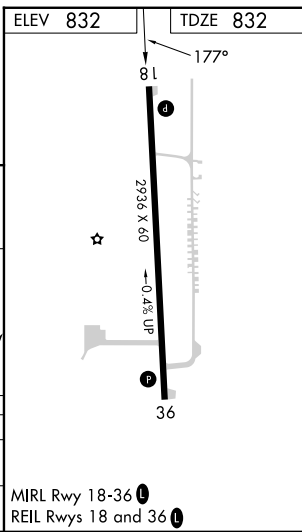

# RNAV (GPS) RWY 18

SAUK/PRAIRIE (91C)

RNP APCH	MISSED APPROACH: Climb to 3200 direct SOCNO and hold.
▼ ▲ NA	Use Madison altimeter setting.

MSN ASOS <b>124.65 278.3</b>	MADISON APP CON★ <b>135.45 343.7</b>	CTAF <b>122.9</b>
---------------------------------	---	----------------------

EC-3, 13 JUN 2024 to 11 JUL 2024

EC-3, 13 JUN 2024 to 11 JUL 2024

CATEGORY	A	B	C	D
LNAV MDA	1260-1	428 (500-1)		NA
CIRCLING	1400-1 568 (600-1)	1460-1 628 (700-1)		NA

MIRL Rwy 18-36  
REIL Rwy 18 and 36