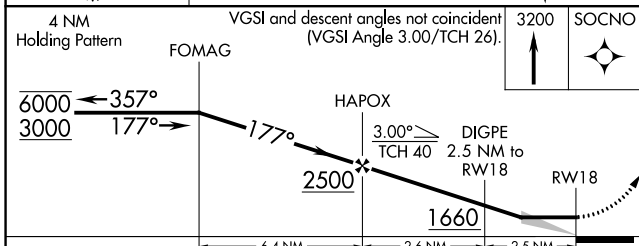

CATEGORY	A	B	C	D
LNAV MDA	1260-1	428 (500-1)		NA
CIRCLING	1400-1 568 (600-1)	1460-1 628 (700-1)		NA

MIRL Rwy 18-36
REIL Rwy 18 and 36