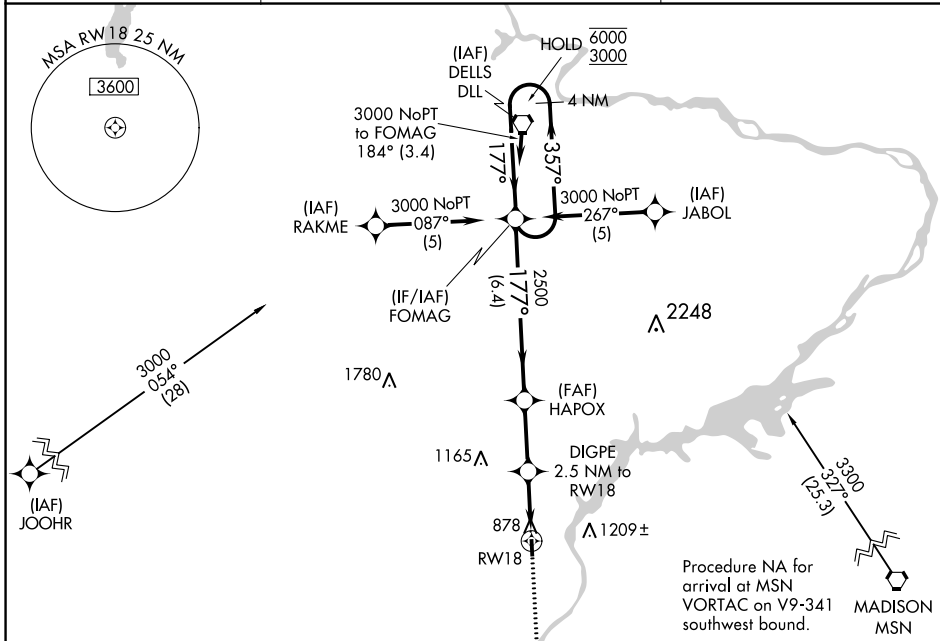

APP CRS	Rwy Idg	<b>2936</b>
<b>177°</b>	TDZE	<b>832</b>
	Apt Elev	<b>832</b>

# RNAV (GPS) RWY 18

SAUK/PRAIRIE (91C)

RNP APCH	MISSED APPROACH: Climb to 3200 direct SOCNO and hold.
▼ ▲ NA	Use Madison altimeter setting.

MSN ASOS <b>124.65 278.3</b>	MADISON APP CON★ <b>135.45 343.7</b>	CTAF <b>122.9</b>
---------------------------------	---	----------------------

EC-3, 13 JUN 2024 to 11 JUL 2024

EC-3, 13 JUN 2024 to 11 JUL 2024

CATEGORY	A	B	C	D
LNAV MDA	1260-1	428 (500-1)		NA
CIRCLING	1400-1 568 (600-1)	1460-1 628 (700-1)		NA

MIRL Rwy 18-36  
REIL Rwy 18 and 36