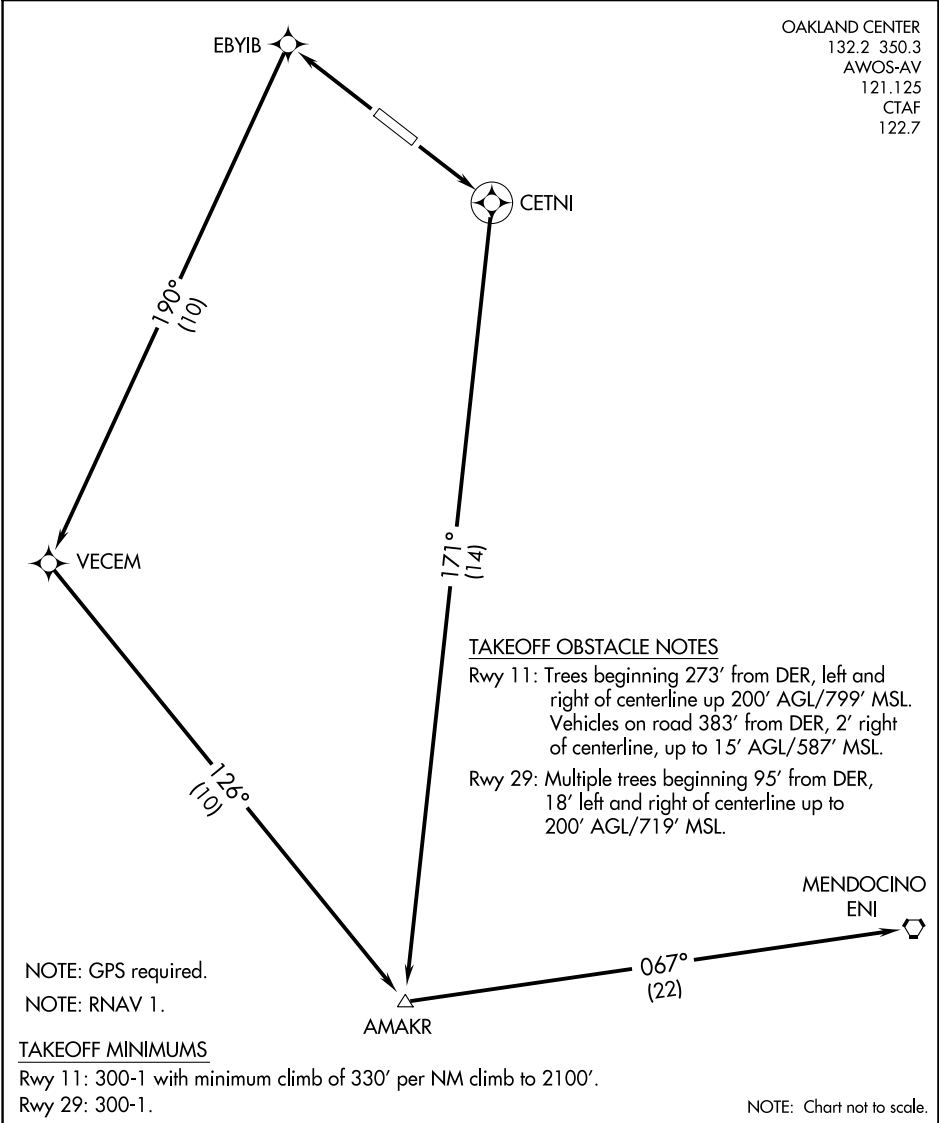

(LTLRV1.LTLRV) 23278

AL-10390 (FAA)

LITTLE RIVER ONE DEPARTURE (OBSTACLE) (RNAV)

LITTLE RIVER (L.L.R)
LITTLE RIVER, CALIFORNIA

OAKLAND CENTER
132.2 350.3
AWOS-AV
121.125
CTAF
122.7

SW-2, 13 JUN 2024 to 11 JUL 2024

SW-2, 13 JUN 2024 to 11 JUL 2024

DEPARTURE ROUTE DESCRIPTION

TAKEOFF RUNWAY 11: Climb to 6000 direct CETNI and via track 171° to AMAKR and left turn via track 067° to ENI VORTAC, thence . . .

TAKEOFF RUNWAY 29: Climb to 6000 direct EBYIB and left turn via track 190° to VECEM and via track 126° to AMAKR and via track 067° to ENI VORTAC, thence via assigned route.

LITTLE RIVER ONE DEPARTURE (OBSTACLE) (RNAV)

(LTLRV1.LTLRV) 03JUN10

LITTLE RIVER, CALIFORNIA
LITTLE RIVER (L.L.R)