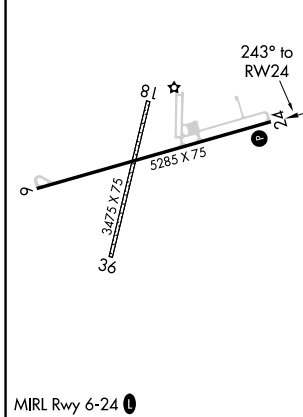

WAAS CH 70640 W24A	APP CRS 243°	Rwy Idg 5285 TDZE 4477 Apt Elev 4494

RNAV (GPS) RWY 24

BIG TIMBER AT HOWARD FLD (6SØ)

▼ Circling Rwy 18, 36 NA at night. ▲ DME/DME RNP-0.3 NA.	MISSED APPROACH: Climb to 4900 then climbing right turn to 9500 direct WETIG and hold, continue climb-in-hold to 9500.

AWOS-3 132.05	SALT LAKE CENTER 127.75 351.9	UNICOM 122.8 (CTAF) Ø

CATEGORY	A	B	C	D
LP MDA	4740-1 263 (300-1)			
LNAV MDA	4780-1 303 (300-1)			
☑ CIRCLING	4860-1 366 (400-1)	4960-1 466 (500-1)	5160-1¾ 666 (700-1¾)	5340-2¾ 846 (900-2¾)

NW-1, 13 JUN 2024 to 11 JUL 2024

NW-1, 13 JUN 2024 to 11 JUL 2024