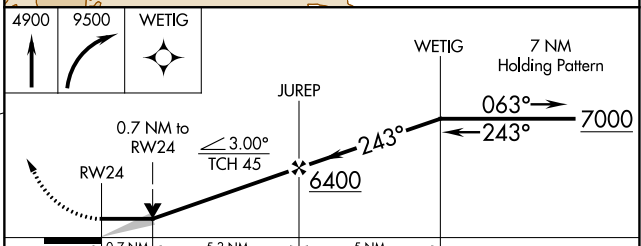

WAAS CH 70640 W24A	APP CRS 243°	Rwy Idg 5285 TDZE 4477 Apt Elev 4494
---------------------------------	------------------------	---

RNAV (GPS) RWY 24

BIG TIMBER AT HOWARD FLD (6SØ)

<p>▼ Circling Rwy 18, 36 NA at night. ▲ DME/DME RNP-0.3 NA.</p>	<p>MISSED APPROACH: Climb to 4900 then climbing right turn to 9500 direct WETIG and hold, continue climb-in-hold to 9500.</p>
---	---

AWOS-3 132.05	SALT LAKE CENTER 127.75 351.9	UNICOM 122.8 (CTAF) Ø
-------------------------	---	---------------------------------

CATEGORY	A	B	C	D
LP MDA	4740-1 263 (300-1)			
LNAV MDA	4780-1 303 (300-1)			
☑ CIRCLING	4860-1 366 (400-1)	4960-1 466 (500-1)	5160-1¾ 666 (700-1¾)	5340-2¾ 846 (900-2¾)