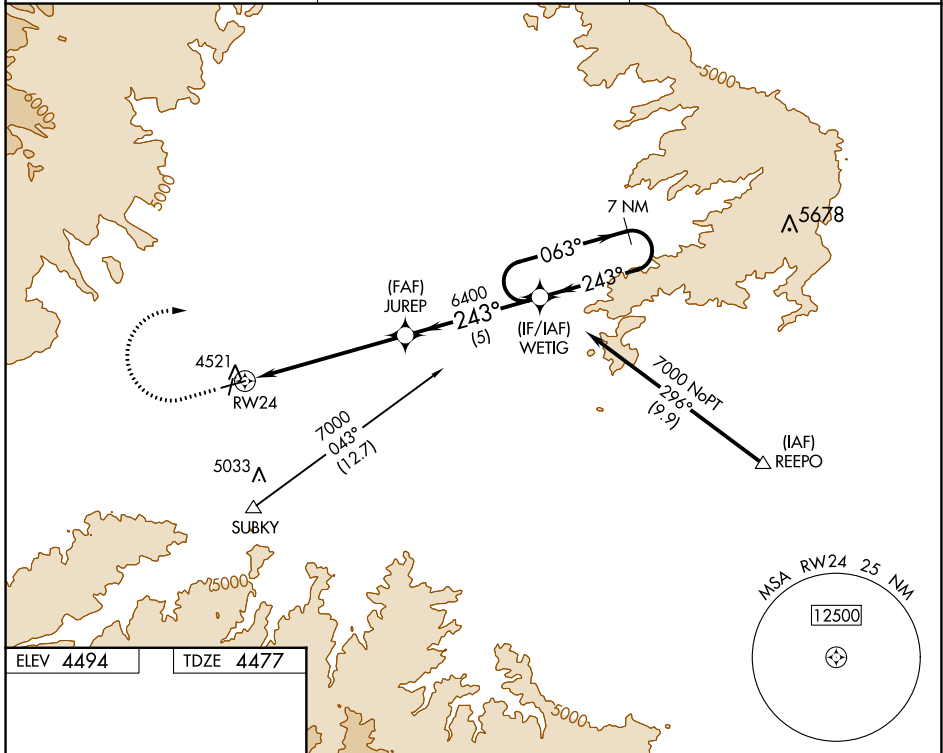

WAAS CH 70640 W24A	APP CRS 243°	Rwy Idg 5285 TDZE 4477 Apt Elev 4494
---------------------------------	------------------------	---

RNAV (GPS) RWY 24

BIG TIMBER AT HOWARD FLD (6SØ)

<p>▼ Circling Rwy 18, 36 NA at night. ▲ DME/DME RNP-0.3 NA.</p>	<p>MISSED APPROACH: Climb to 4900 then climbing right turn to 9500 direct WETIG and hold, continue climb-in-hold to 9500.</p>
---	---

AWOS-3 132.05	SALT LAKE CENTER 127.75 351.9	UNICOM 122.8 (CTAF) Ø
-------------------------	---	---------------------------------

CATEGORY	A	B	C	D
LP MDA	4740-1 263 (300-1)			
LNAV MDA	4780-1 303 (300-1)			
☑ CIRCLING	4860-1 366 (400-1)	4960-1 466 (500-1)	5160-1¾ 666 (700-1¾)	5340-2¾ 846 (900-2¾)

NW-1, 13 JUN 2024 to 11 JUL 2024

NW-1, 13 JUN 2024 to 11 JUL 2024