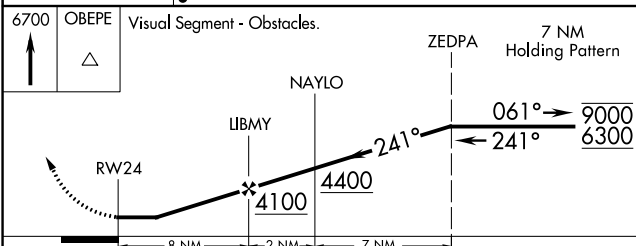

ELEV 1436	TDZE 1436