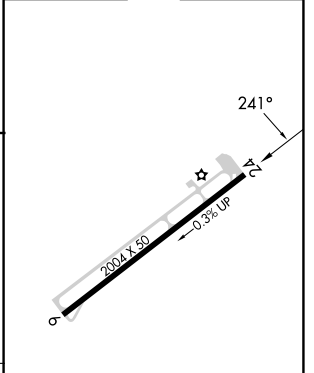

ELEV 1436	TDZE 1436