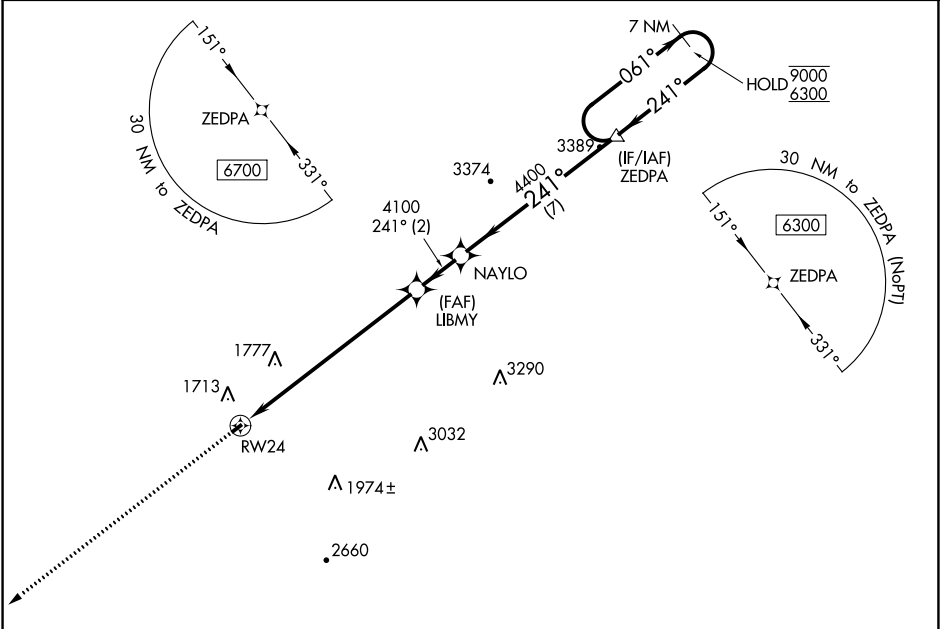

APP CRS	Rwy Idg	2004
241°	TDZE	1436
	Apt Elev	1436

RNAV (GPS) RWY 24

EAGLE'S NEST (W13)

RNP APCH.
 Procedure NA at night. Rwy 24 helicopter visibility reduction below 1 SM NA.

MISSED APPROACH: Climb to 6700 direct OBEPE and hold, continue climb-in-hold to 6700.

AWOS-3PT 118.625	POTOMAC APP CON 132.85 323.125	UNICOM 123.05 (CTAF)
----------------------------	--	--------------------------------

ELEV 1436	TDZE 1436
-----------	-----------

CATEGORY	A	B	C	D
LNNAV MDA	2640-3	1204 (1300-3)		NA
CIRCLING	2640-3	1204 (1300-3)		NA

MIRL Rwy 6-24

NE-3, 13 JUN 2024 to 11 JUL 2024

NE-3, 13 JUN 2024 to 11 JUL 2024