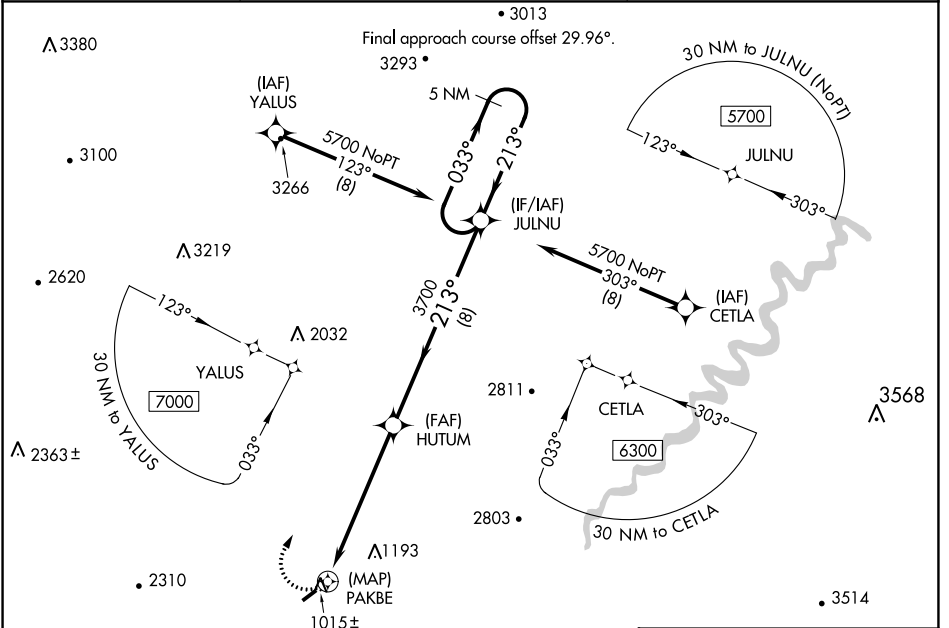

APP CRS <b>213°</b>	Rwy Idg TDZE Apt Elev	<b>NA</b> <b>NA</b> <b>963</b>
------------------------	-----------------------------	--------------------------------------

# RNAV (GPS)-B

NEW MARKET (8W2)

RNP APCH.	<p>Procedure NA at night. When local altimeter setting not received, use Staunton/Waynesboro/Harrisonburg altimeter setting and increase all MDA 100 feet.</p>	<p>MISSED APPROACH: Climbing right turn to 5700 direct JULNU and hold, continue climb-in-hold to 5700.</p>
<p><b>▽</b> <b>▲</b></p>		

AWOS-3 <b>118.175</b>	WASHINGTON CENTER <b>133.2 282.2</b>	UNICOM <b>122.8 (CTAF)</b>
--------------------------	---	-------------------------------

NE-3, 13 JUN 2024 to 11 JUL 2024

NE-3, 13 JUN 2024 to 11 JUL 2024

CATEGORY	A	B	C	D
<b>☑</b> CIRCLING	1980-3	1017 (1100-3)	NA	