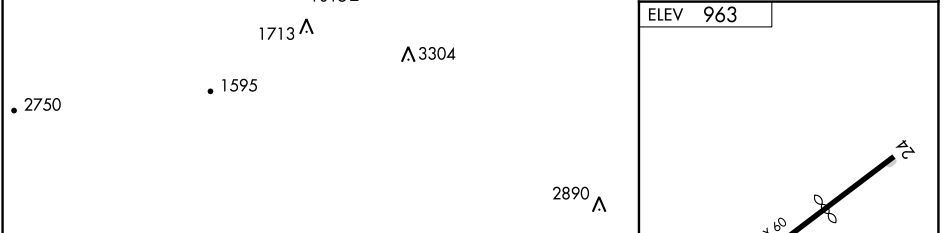

NE-3, 13 JUN 2024 to 11 JUL 2024

NE-3, 13 JUN 2024 to 11 JUL 2024