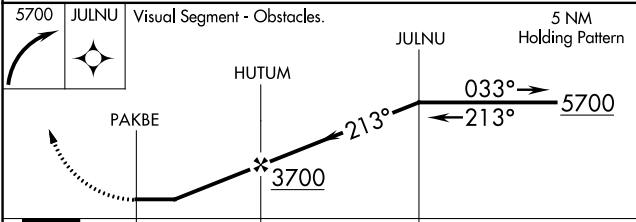

NE-3, 13 JUN 2024 to 11 JUL 2024

NE-3, 13 JUN 2024 to 11 JUL 2024