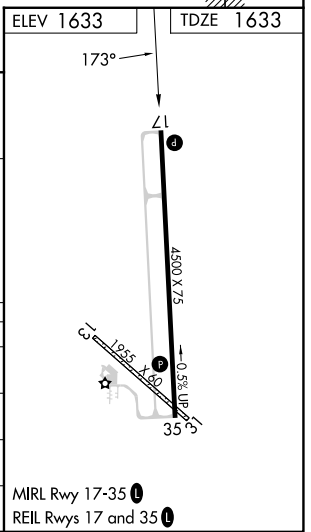

WAAS CH 69444 W17A	APP CRS 173°	Rwy Idg TDZE Apt Elev	4500 1633 1633
--	------------------------	-----------------------------	---

RNAV (GPS) RWY 17

ELLSWORTH MUNI (9K7)

RNP APCH - GPS.		MISSED APPROACH: Climb to 3300 direct VIKCE and hold.
AWOS-3PT 119.675	KANSAS CITY CENTER 134.9 363.2	UNICOM 122.7 (CTAF) 0