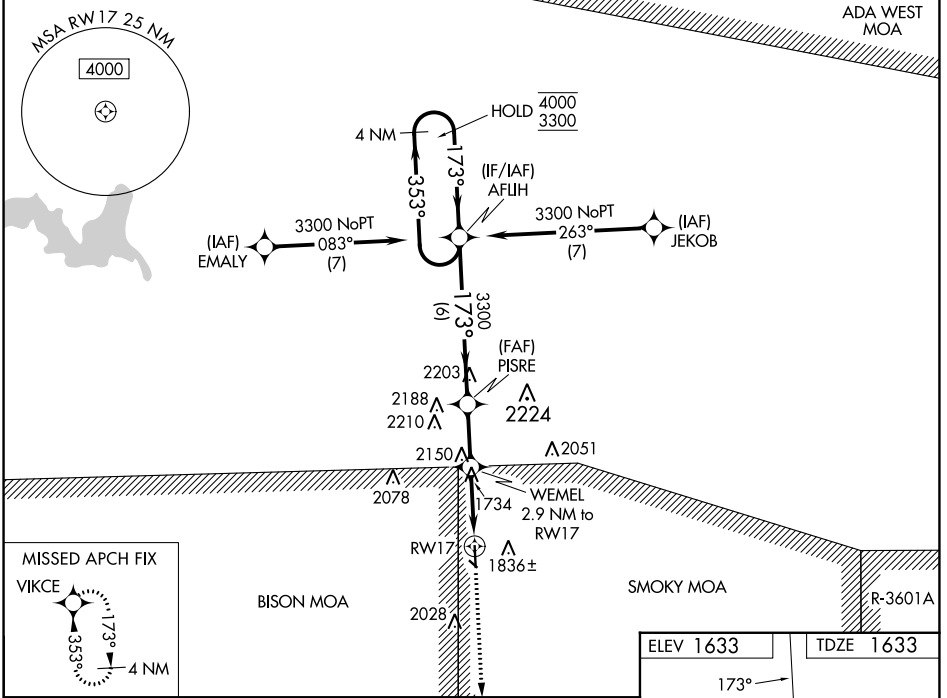

WAAS CH 69444 W17A	APP CRS 173°	Rwy Idg TDZE Apt Elev	4500 1633 1633
--	------------------------	-----------------------------	---

RNAV (GPS) RWY 17

ELLSWORTH MUNI (9K7)

RNP APCH - GPS.		MISSED APPROACH: Climb to 3300 direct VIKCE and hold.
AWOS-3PT 119.675	KANSAS CITY CENTER 134.9 363.2	UNICOM 122.7 (CTAF) 0

CATEGORY	A	B	C	D
LPV DA	1833-1 200 (200-1)			NA
LNAV/VNAV DA	1883-1 250 (300-1)			NA
LNAV MDA	2000-1 367 (400-1)			NA
C CIRCLING	2200-1 567 (600-1)		2540-2 ³ / ₄ 907 (1000-2 ³ / ₄)	NA

NC-2, 13 JUN 2024 to 11 JUL 2024

NC-2, 13 JUN 2024 to 11 JUL 2024