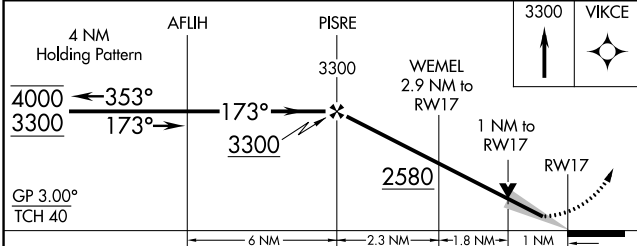

WAAS CH 69444 W17A	APP CRS 173°	Rwy Idg TDZE Apt Elev	4500 1633 1633
--	------------------------	-----------------------------	---

RNAV (GPS) RWY 17

ELLSWORTH MUNI (9K7)

RNP APCH - GPS.		MISSED APPROACH: Climb to 3300 direct VIKCE and hold.
AWOS-3PT 119.675	KANSAS CITY CENTER 134.9 363.2	UNICOM 122.7 (CTAF) 0

CATEGORY	A	B	C	D
LPV DA	1833-1 200 (200-1)			NA
LNAV/VNAV DA	1883-1 250 (300-1)			NA
LNAV MDA	2000-1 367 (400-1)			NA
C CIRCLING	2200-1 567 (600-1)		2540-2 ³ / ₄ 907 (1000-2 ³ / ₄)	NA

NC-2, 13 JUN 2024 to 11 JUL 2024