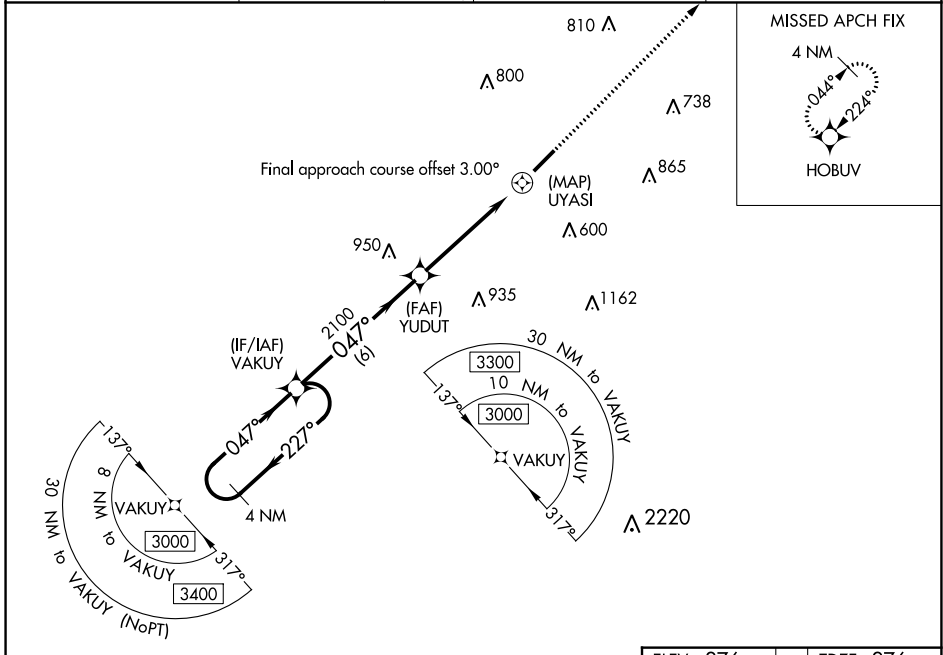

WAAS CH 97338 W04A	APP CRS 047°	Rwy Idg TDZE 276 Apt Elev 276	5500
--	------------------------	---	-------------

RNAV (GPS) RWY 4

CONWAY RGNL (CXW)

<p>Baro-VNAV NA. Use Bill and Hillary Clinton National/Adams Field altimeter setting; when not received, procedure NA. DME/DME RNP-0.3 NA.</p>		<p>MISSED APPROACH: Climb to 2600 direct HOBUV and hold.</p>	
AWOS-2 118.775	LITTLE ROCK APP CON 135.4 353.6 (040°-239°) 119.5 306.2 (240°-039°)	CLNC DEL 121.2	UNICOM 123.05 (CTAF) 0

SC-1, 13 JUN 2024 to 11 JUL 2024

SC-1, 13 JUN 2024 to 11 JUL 2024