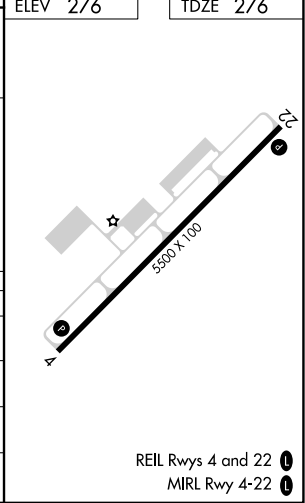

WAAS CH 97338 W04A	APP CRS 047°	Rwy Idg TDZE 276 Apt Elev 276	5500
--	------------------------	---	-------------

RNAV (GPS) RWY 4

CONWAY RGNL (CXW)

<p>Baro-VNAV NA. Use Bill and Hillary Clinton National/Adams Field altimeter setting; when not received, procedure NA. DME/DME RNP-0.3 NA.</p>		<p>MISSED APPROACH: Climb to 2600 direct HOBUV and hold.</p>	
AWOS-2 118.775	LITTLE ROCK APP CON 135.4 353.6 (040°-239°) 119.5 306.2 (240°-039°)	CLNC DEL 121.2	UNICOM 123.05 (CTAF) 0