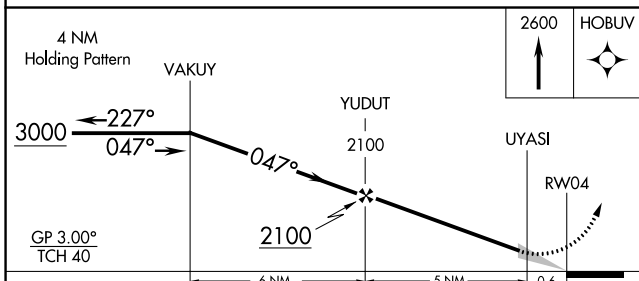

WAAS CH 97338 W04A	APP CRS 047°	Rwy Idg TDZE 276 Apt Elev 276	5500
--	------------------------	---	-------------

RNAV (GPS) RWY 4

CONWAY RGNL (CXW)

<p>Baro-VNAV NA. Use Bill and Hillary Clinton National/Adams Field altimeter setting; when not received, procedure NA. DME/DME RNP-0.3 NA.</p>		<p>MISSED APPROACH: Climb to 2600 direct HOBUV and hold.</p>	
AWOS-2 118.775	LITTLE ROCK APP CON 135.4 353.6 (040°-239°) 119.5 306.2 (240°-039°)	CLNC DEL 121.2	UNICOM 123.05 (CTAF) 0