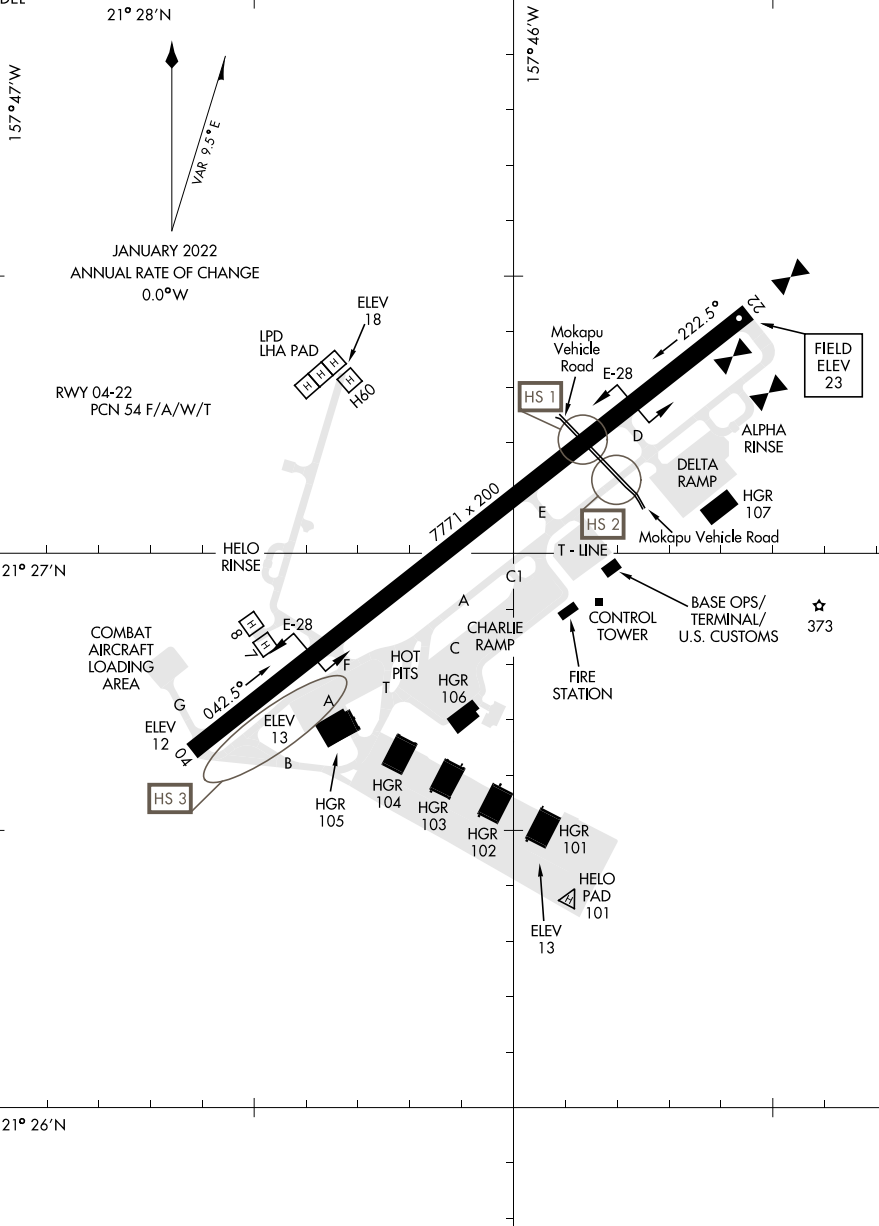

AIRPORT DIAGRAM

[USN]

KANEOHE BAY MCAS (PHNG)

MOKAPU POINT, OAHU I., HAWAII

ATIS 284.5
 TOWER
 120.7 (CTAF) 360.2
 GND CON
 382.8
 CLNC DEL
 294.7

PAC, 16 MAY 2024 to 11 JUL 2024

PAC, 16 MAY 2024 to 11 JUL 2024

AIRPORT DIAGRAM

MOKAPU POINT, OAHU I., HAWAII

KANEOHE BAY MCAS (PHNG)