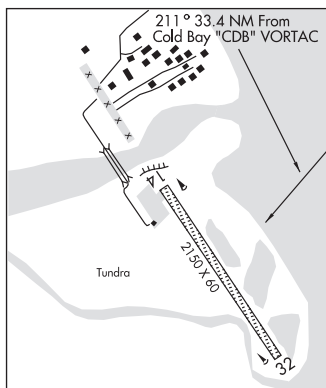

FALSE PASS (KFP)(PAKF) 0 ESE UTC-9(-8DT) N54°50.87' W163°24.43'

COLD BAY

18 NOTAM FILE KFP

RWY 14-32: 2150X60 (GRVL-DIRT) 0.5% up NW

RWY 14: REIL. Hill.

RWY 32: REIL. Hill. Rgt ttc.

AIRPORT REMARKS: Unattended. Fqt turb & high winds invof arpt. Bears & lrg birds alg beach adj to rwy. Psbl soft & unusbl rwy sfc durg spring & hvy rain. Rwy cond unmnt; rcmd visual insp bfr use. Ctn: vehicles use rwy to access beach. Rwy 14-32 no edge mkr. Rwy 14-32 mtus trrn near rwy. Rwy 14 mkd orange cones. Rwy 32 mkd orange cones.

AIRPORT MANAGER: 907-532-5000

WEATHER DATA SOURCES: AWOS-3P 121.45 (907) 548-2221. (WX CAM)

COMMUNICATIONS: CTAF 122.9

RADIO AIDS TO NAVIGATION: NOTAM FILE CDB.

COLD BAY (H) (H) VORTAC 112.6 CDB Chan 73 N55°16.04'

W162°46.44' 211° 33.4 NM to fld. 99/10E.

VOR unusable:

094°-129° byd 30 NM blo 9,000'

164°-199° byd 20 NM blo 14,000'

164°-199° byd 35 NM

349°-009° blo 10,000'

349°-009° byd 15 NM

TACAN AZIMUTH unusable:

094°-129° byd 30 NM blo 9,000'

164°-199° byd 20 NM blo 14,000'

164°-199° byd 35 NM

269°-279° byd 20 NM

DME unusable:

094°-129° byd 30 NM blo 9,000'

164°-199° byd 20 NM blo 14,000'

164°-199° byd 35 NM

269°-279° byd 20 NM