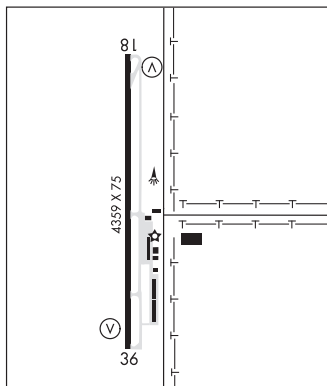

CHICAGO

**SULLIVAN CO** (SIV)(KSIV) 3 NW UTC-5(-4DT) N39°06.88' W87°26.90'

ST LOUIS

539 B TPA-1339(800) NOTAM FILE HUF  
**RWY 18-36:** H4359X75 (ASPH-RFSC) S-27, D-35 MIRL

L-27D

**RWY 18:** REIL. VASI(V2L)-GA 3.0° TCH 21'. Crops.

## SYRACUSE

**DEWART LAKE SPB** (99D) 3 SW UTC-5(-4DT) N41°22.32' W85°46.37'

CHICAGO

865 NOTAM FILE HUF

**WATERWAY 11W-29W:** 2600X100 (WATER)

**SEAPLANE REMARKS:** Seaplane ops prohibited btn SS-SR. Expect hvy boat traffic btn Memorial Day and Labor Day. Do not block boat ramps; seaplane docking areas ltd.