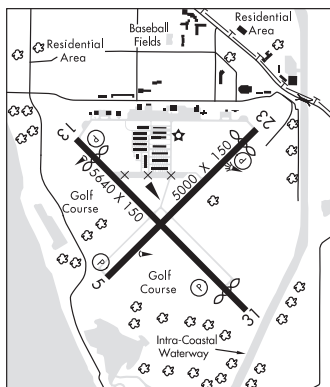

VENICE MUNI (VNC)(KVNC) 2 S UTC-5(-4DT) N27°04.28' W82°26.40'

MIAMI

18 B NOTAM FILE PIE

H-8H, L-21D, 23B

RWY 13-31: H5640X150 (ASPH) S-75, D-108 PCN 26 F/A/X/T MIRL

RWY 13: REIL. PAPI(P4L)—GA 3.0° TCH 46'. Thld dspclcd 639'. Trees. Rgt tfc.

MIRL Rwy 5-23, 13-31—CTAF.

NOISE: Noise abatement procedures in effect, call amgr 941-486-2711.

AIRPORT REMARKS: Attended 1200-0000Z. Bird and wildlife on and invof the arpt. Parasailing activity west of the arpt along beach. Sfc of perimeter twys cracking, some settlement. Rwy 05-23 preferred apch. PAEW adj to all rwys and twys dur dalgt hrs. Arpt has extv fit trng. PPR for acft exceeding rwy wt bearing capacity. Rwy 23 pref dep calm wind rwy. Arpt sfc cond not reported.

RADIO AIDS TO NAVIGATION: NOTAM FILE SRQ.

SARASOTA (VH) (DH) VOR/DME 117.0 SRQ Chan 117 N27°24.42' W82°33.82' 167° 21.1 NM to fld. 19/5W.

VERO BEACH

NEW HIBISCUS AIRPARK (X52) 7 W UTC-5(-4DT) N27°37.94' W80°31.65'

MIAMI

25 NOTAM FILE PIE

RWY 18-36: 3120X150 (TURF)

RWY 18: Bldg.

RWY 36: Thld dspclcd 200'. Brush.

AIRPORT REMARKS: Attended dalgt hrs. Extv crop dusting opr. Glider activity invof arpt. Rwy 18-36 trees within 125' of cntrln both sides entire length of ry. Rwy 18 and Rwy 36 ends mkd w/ 3 orange cones either side. PPR for tran trng acft call 772-562-2715.