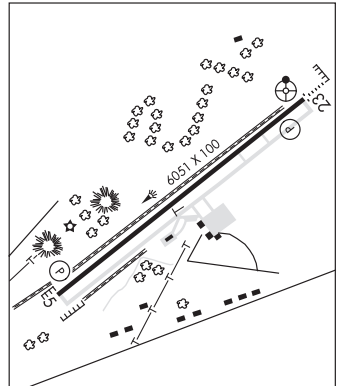

RWY 05: REIL. PAPI(P4L)—GA 3.0° TCH 36'. Trees.

RWY 23: ODALS. REIL. PAPI(P4L)—GA 3.0° TCH 41'.

SERVICE: FUEL 100LL, JET A+ LGT Actvt REIL Rwy 05 and 23—CTAF. HIRL Rwy 05-23 preset low instt—CTAF.

AIRPORT REMARKS: Attended Mon-Fri 1300-2300Z†, Sat-Sun and hol 1400-2300Z†. For services after hrs call 270-875-7238.

MARION—CRITTENDEN CO JAMES C JOHNSON RGNL (GDA)(KGDA) 1 SW UTC-6(-5DT) N37°20.16' ST LOUIS

W88°06.64'

L-16I

653 B NOTAM FILE LOU

IAP

RWY 07-25: H5001X75 (ASPH) MIRL 0.5% up W

RWY 07: REIL. PAPI(P4L)—GA 3.0° TCH 40'. Trees.