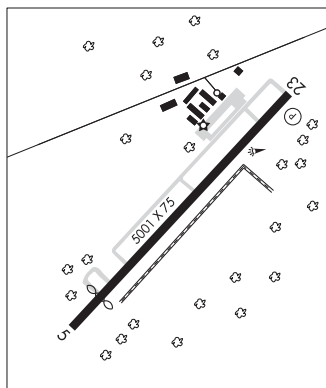

COMM/NAV/WEATHER REMARKS: Radar see Terminal FLIP for Radar Minima.

MONCK'S CORNER

BERKELEY CO (MKS)(KMKS) 1 SW UTC–5(–4DT) N33°11.09' W80°02.22'

74 B NOTAM FILE AND

RWY 05–23: H5001X75 (CONC) S–35, D–52 PCN 20 R/B/X/T MIRL

TACAN AZIMUTH unusable:

109°–120° byd 25 NM

137°–147°

160°–170°

229°–262° byd 12 NM blo 5,000'

262°–272° byd 15 NM blo 5,000'

CHARLOTTE

L–241

IAP

DANIEL ISLAND HELIPORT (1R3) 6 NNE UTC–5(–4DT) N32°52.05' W79°54.36'

CHARLOTTE

11 NOTAM FILE Not insp.

HELIPAD H1: H30X30 (CONC) PERIMETER LGTS

SERVICE: LGT SS–SR

AIRPORT MANAGER: 843-719-4131

COMMUNICATIONS: CTAF 122.9